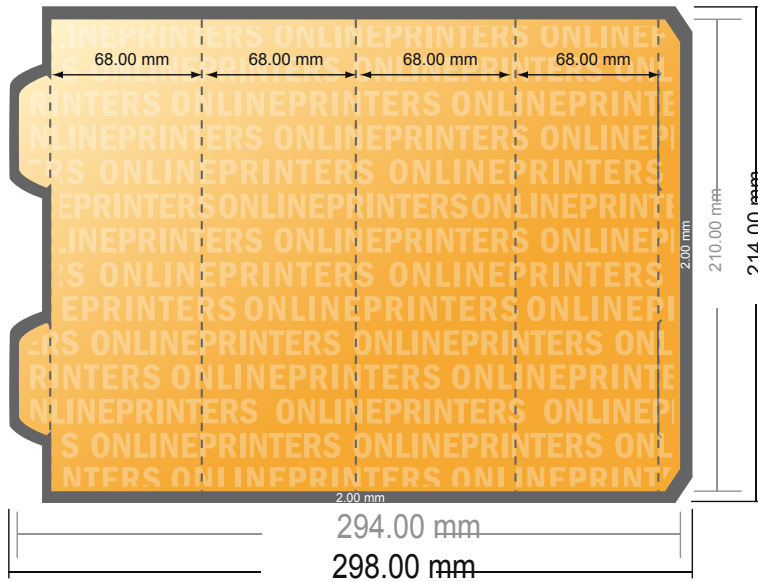

Displays

Square medium • Portrait

- **Data format**
(incl. 2.00 mm bleed):
29.80 x 21.40 cm
- **Trimmed size (open):**
29.40 x 21.00 cm
- **Trimmed size (closed):**
6.80 x 21.00 cm
- **Safety margin**
Maintaining 4 mm space between the text/information and the edge of the trimmed format prevents undesirable cuts.

Please note:

- Allow for trim allowance and safety margin according to instructions.
- Arrange background graphics, images or graphics up to the edge of the data format.
- Tolerances may occur during production due to cutting, punching and folding processes.
- This sketch is not drawn to scale.
- Printing data: Instructions and templates can be found under the menu item "Printing data" at www.onlineprinters.com.