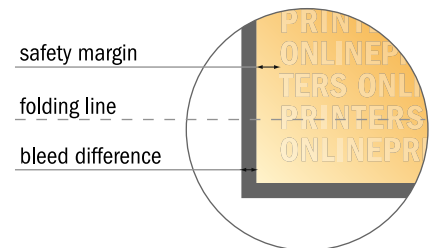

Displays

Square medium • Portrait

- **Data format**
(incl. 2.00 mm bleed):
29.80 x 21.40 cm
- **Trimmed size (open):**
29.40 x 21.00 cm
- **Trimmed size (closed):**
6.80 x 21.00 cm
- **Safety margin**
Maintaining 4 mm space between the text/information and the edge of the trimmed format prevents undesirable cuts.

Please note:

- Allow for trim allowance and safety margin according to instructions.
- Arrange background graphics, images or graphics up to the edge of the data format.
- Tolerances may occur during production due to cutting, punching and folding processes.
- This sketch is not drawn to scale.
- Printing data: Instructions and templates can be found under the menu item "Printing data" at www.onlineprinters.com.