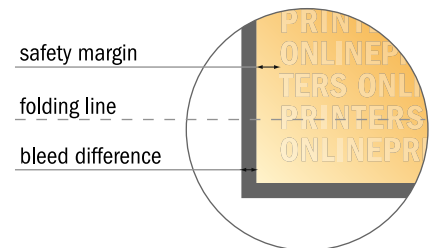

Displays

Hexagonal • Portrait

- Data format
(incl. 2.00 mm bleed):
29.80 x 21.40 cm
- Trimmed size (open):
29.40 x 21.00 cm
- Trimmed size (closed):
4.50 x 21.00 cm
- **Safety margin**
Maintaining 4 mm space between the text/information and the edge of the trimmed format prevents undesirable cuts.

Please note:

- Allow for trim allowance and safety margin according to instructions.
- Arrange background graphics, images or graphics up to the edge of the data format.
- Tolerances may occur during production due to cutting, punching and folding processes.
- This sketch is not drawn to scale.
- Printing data: Instructions and templates can be found under the menu item "Printing data" at www.onlineprinters.com.