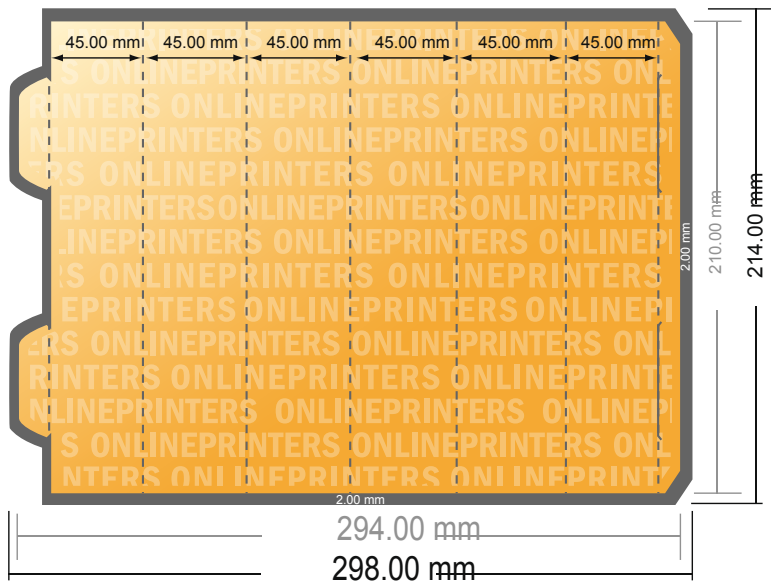

Displays

Hexagonal • Portrait

- Data format
(incl. 2.00 mm bleed):
29.80 x 21.40 cm
- Trimmed size (open):
29.40 x 21.00 cm
- Trimmed size (closed):
4.50 x 21.00 cm
- **Safety margin**
Maintaining 4 mm space between the text/information and the edge of the trimmed format prevents undesirable cuts.

Please note:

- Allow for trim allowance and safety margin according to instructions.
- Arrange background graphics, images or graphics up to the edge of the data format.
- Tolerances may occur during production due to cutting, punching and folding processes.
- This sketch is not drawn to scale.
- Printing data: Instructions and templates can be found under the menu item "Printing data" at www.onlineprinters.com.