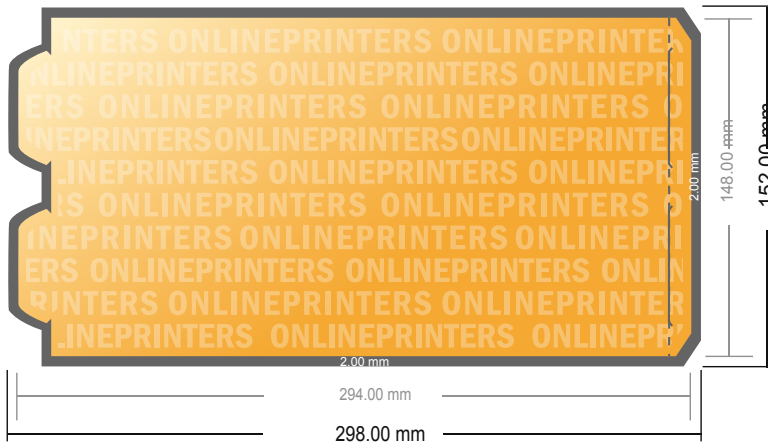

## Displays

Cylinder small • Portrait

- Data format (incl. 2.00 mm bleed): 29.80 x 15.20 cm
- Trimmed size (open): 29.40 x 14.80 cm
- Trimmed size (closed): Ø 8.60 x 14.80 cm
- **Safety margin**  
Maintaining 4 mm space between the text/information and the edge of the trimmed format prevents undesirable cuts.

### Please note:

- Allow for trim allowance and safety margin according to instructions.
- Arrange background graphics, images or graphics up to the edge of the data format.
- Tolerances may occur during production due to cutting, punching and folding processes.
- This sketch is not drawn to scale.
- Printing data: Instructions and templates can be found under the menu item "Printing data" at [www.onlineprinters.com](http://www.onlineprinters.com).