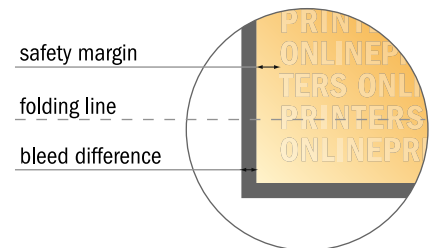

## Displays

Cylinder small • Portrait

- Data format (incl. 2.00 mm bleed): 29.80 x 15.20 cm
- Trimmed size (open): 29.40 x 14.80 cm
- Trimmed size (closed): Ø 8.60 x 14.80 cm
- **Safety margin**  
Maintaining 4 mm space between the text/information and the edge of the trimmed format prevents undesirable cuts.

### Please note:

- Allow for trim allowance and safety margin according to instructions.
- Arrange background graphics, images or graphics up to the edge of the data format.
- Tolerances may occur during production due to cutting, punching and folding processes.
- This sketch is not drawn to scale.
- Printing data: Instructions and templates can be found under the menu item "Printing data" at [www.onlineprinters.com](http://www.onlineprinters.com).