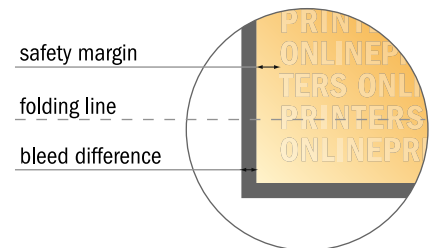

## Displays

Cylinder large • Portrait

- Data format (incl. 2.00 mm bleed): 42.10 x 30.10 cm
- Trimmed size (open): 41.70 x 29.70 cm
- Trimmed size (closed): Ø 12.20 x 29.70 cm
- **Safety margin**  
Maintaining 4 mm space between the text/information and the edge of the trimmed format prevents undesirable cuts.

### Please note:

- Allow for trim allowance and safety margin according to instructions.
- Arrange background graphics, images or graphics up to the edge of the data format.
- Tolerances may occur during production due to cutting, punching and folding processes.
- This sketch is not drawn to scale.
- Printing data: Instructions and templates can be found under the menu item "Printing data" at [www.onlineprinters.com](http://www.onlineprinters.com).