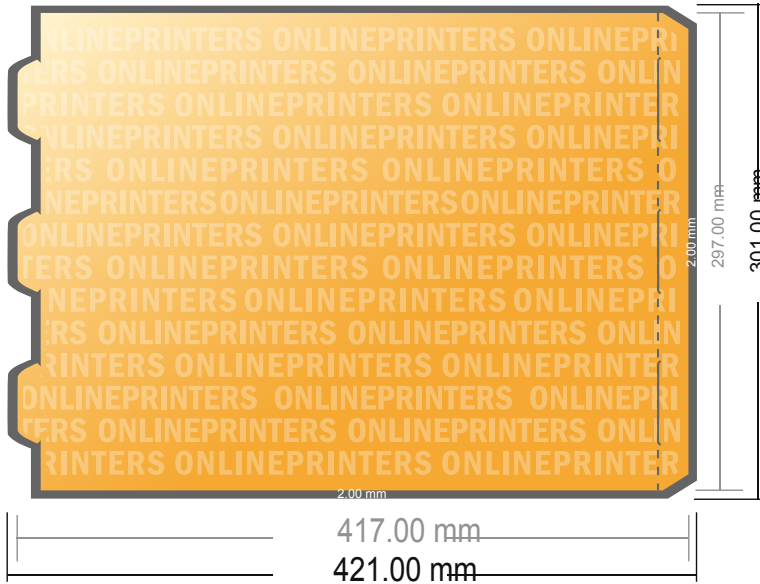

## Displays

Cylinder large • Portrait

- Data format (incl. 2.00 mm bleed): 42.10 x 30.10 cm
- Trimmed size (open): 41.70 x 29.70 cm
- Trimmed size (closed): Ø 12.20 x 29.70 cm
- **Safety margin**  
Maintaining 4 mm space between the text/information and the edge of the trimmed format prevents undesirable cuts.

### Please note:

- Allow for trim allowance and safety margin according to instructions.
- Arrange background graphics, images or graphics up to the edge of the data format.
- Tolerances may occur during production due to cutting, punching and folding processes.
- This sketch is not drawn to scale.
- Printing data: Instructions and templates can be found under the menu item "Printing data" at [www.onlineprinters.com](http://www.onlineprinters.com).