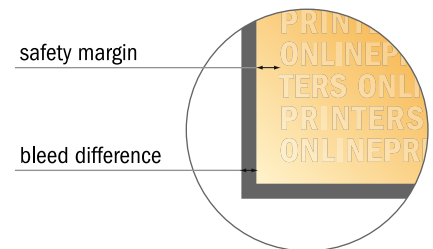

## Window Flag incl. print

54.0 x 123.0 cm • Portrait

- **Data format:**  
62.00 x 128.00 cm
- **Trimmed size:**  
54.00 x 123.00 cm
- **System dimensions:**  
55.00 x 155.00 cm
- **Safety margin**  
60 mm left, 20 mm right, 30 mm top, 20 mm bottom : Maintaining space between the text/information and the edge of the trimmed format prevents undesirable cuts.

### Please note:

- Allow for trim allowance and safety margin according to instructions.
- Arrange background graphics, images or graphics up to the edge of the data format.
- Tolerances may occur during production due to cutting, punching and folding processes.
- This sketch is not drawn to scale.
- Printing data: Instructions and templates can be found under the menu item "Printing data" at [www.onlineprinters.com](http://www.onlineprinters.com).