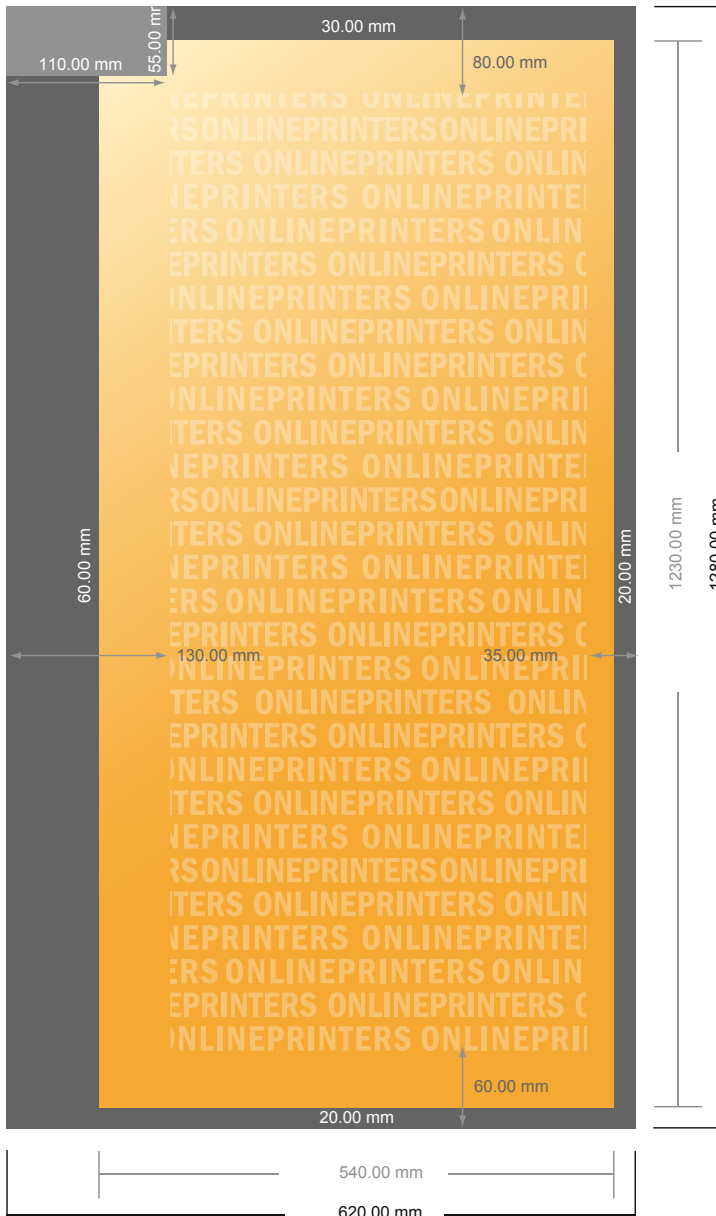

## Window Flag incl. print

54.0 x 123.0 cm • Portrait

- **Data format:**  
62.00 x 128.00 cm
- **Trimmed size:**  
54.00 x 123.00 cm
- **System dimensions:**  
55.00 x 155.00 cm
- **Safety margin**  
60 mm left, 20 mm right, 30 mm top, 20 mm bottom : Maintaining space between the text/information and the edge of the trimmed format prevents undesirable cuts.

### Please note:

- Allow for trim allowance and safety margin according to instructions.
- Arrange background graphics, images or graphics up to the edge of the data format.
- Tolerances may occur during production due to cutting, punching and folding processes.
- This sketch is not drawn to scale.
- Printing data: Instructions and templates can be found under the menu item "Printing data" at [www.onlineprinters.com](http://www.onlineprinters.com).