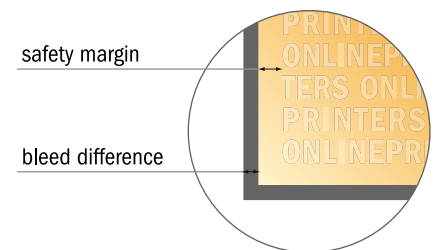

Postcards

A6-Square

- Data format (incl. 2.00 mm bleed): 10.90 x 10.90 cm
- Trimmed size: 10.50 x 10.50 cm
- Front side and reverse side dimensions are identical.
- **Safety margin**
Maintaining 4 mm space between the text/information and the edge of the trimmed format prevents undesirable cuts.

Please note:

- Allow for trim allowance and safety margin according to instructions.
- Arrange background graphics, images or graphics up to the edge of the data format.
- Tolerances may occur during production due to cutting, punching and folding processes.
- This sketch is not drawn to scale.
- Printing data: Instructions and templates can be found under the menu item "Printing data" at www.onlineprinters.com.