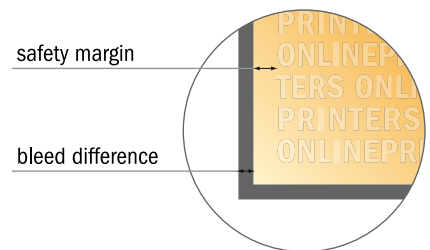

Menus

DIN-A4 Half • Portrait

- Data format (incl. 2.00 mm bleed): 10.70 x 30.10 cm
- Trimmed size: 10.30 x 29.70 cm
- **Safety margin**
Maintaining 5.00 mm space between the text/information and the edge of the trimmed format prevents undesirable cuts.

Please note:

- Allow for trim allowance and safety margin according to instructions.
- Arrange background graphics, images or graphics up to the edge of the data format.
- Tolerances may occur during production due to cutting, punching and folding processes.
- This sketch is not drawn to scale.
- Printing data: Instructions and templates can be found under the menu item "Printing data" at www.onlineprinters.com.