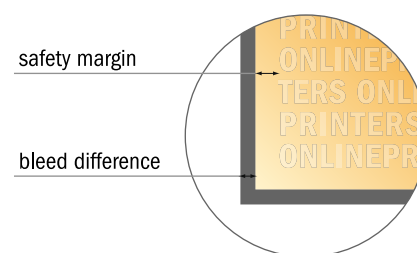

Large-sized Adhesive Film

DIN-A1

- Data format (incl. 2.00 mm bleed):
59.80 x 84.50 cm
- Trimmed size:
59.40 x 84.10 cm
- **Safety margin**
Maintaining 4 mm space between the text/information and the edge of the trimmed format prevents undesirable cuts.

Please note:

- Allow for trim allowance and safety margin according to instructions.
- Arrange background graphics, images or graphics up to the edge of the data format.
- Tolerances may occur during production due to cutting, punching and folding processes.
- This sketch is not drawn to scale.
- Printing data: Instructions and templates can be found under the menu item "Printing data" at www.onlineprinters.com.