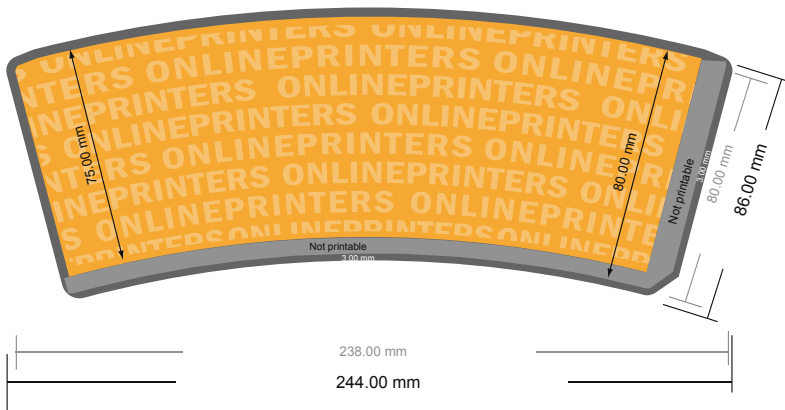

Cardboard Cups

200 ml

- Data format (incl. 3.00 mm bleed): 24.40 x 8.60 cm

- Trimmed size (open): 23.80 x 8.00 cm

- Printable area: 22.80 x 6.80 cm

- **Safety margin**
Maintaining 4 mm space between the text/information and the edge of the trimmed format prevents undesirable cuts.

Please note:

- Allow for trim allowance and safety margin according to instructions.
- Arrange background graphics, images or graphics up to the edge of the data format.
- Tolerances may occur during production due to cutting, punching and folding processes.
- This sketch is not drawn to scale.
- Printing data: Instructions and templates can be found under the menu item "Printing data" at www.onlineprinters.com.