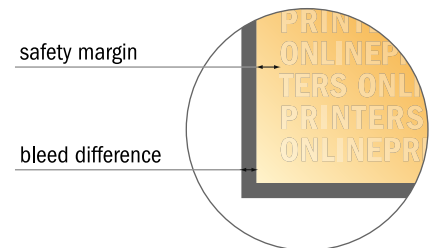

Cardboard Cups

200 ml

- Data format (incl. 3.00 mm bleed): 24.40 x 8.60 cm

- Trimmed size (open): 23.80 x 8.00 cm

- Printable area: 22.80 x 6.80 cm

- **Safety margin**
Maintaining 4 mm space between the text/information and the edge of the trimmed format prevents undesirable cuts.

Please note:

- Allow for trim allowance and safety margin according to instructions.
- Arrange background graphics, images or graphics up to the edge of the data format.
- Tolerances may occur during production due to cutting, punching and folding processes.
- This sketch is not drawn to scale.
- Printing data: Instructions and templates can be found under the menu item "Printing data" at www.onlineprinters.com.