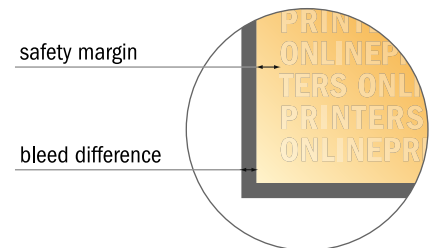

Cardboard Cups

300 ml

- Data format (incl. 3.00 mm bleed): 27.20 x 10.60 cm

- Trimmed size (open): 26.60 x 10.00 cm

- Printable area: 25.60 x 8.70 cm

- **Safety margin**
Maintaining 4 mm space between the text/information and the edge of the trimmed format prevents undesirable cuts.

Please note:

- Allow for trim allowance and safety margin according to instructions.
- Arrange background graphics, images or graphics up to the edge of the data format.
- Tolerances may occur during production due to cutting, punching and folding processes.
- This sketch is not drawn to scale.
- Printing data: Instructions and templates can be found under the menu item "Printing data" at www.onlineprinters.com.