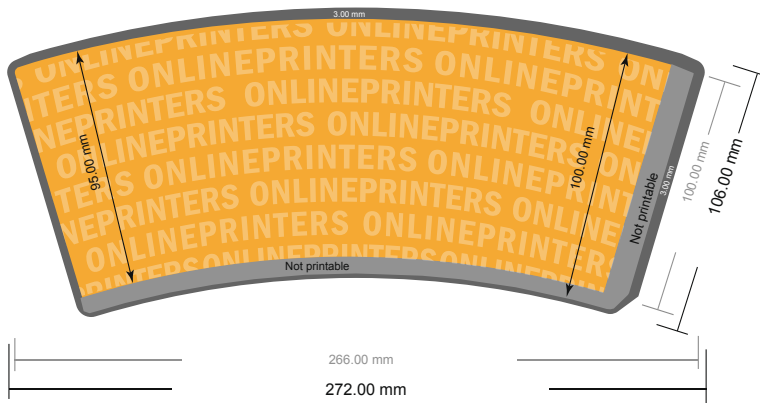

Cardboard Cups

300 ml

- Data format (incl. 3.00 mm bleed): 27.20 x 10.60 cm

- Trimmed size (open): 26.60 x 10.00 cm

- Printable area: 25.60 x 8.70 cm

- **Safety margin**
Maintaining 4 mm space between the text/information and the edge of the trimmed format prevents undesirable cuts.

Please note:

- Allow for trim allowance and safety margin according to instructions.
- Arrange background graphics, images or graphics up to the edge of the data format.
- Tolerances may occur during production due to cutting, punching and folding processes.
- This sketch is not drawn to scale.
- Printing data: Instructions and templates can be found under the menu item "Printing data" at www.onlineprinters.com.