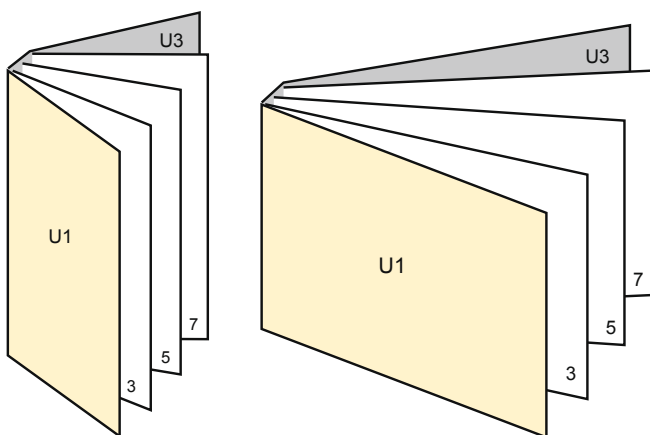

Adhesive Binding (short runs)

A5 • Portrait

Sequence of pages

cover

inner part

Create pages consecutively as individual pages.

finished product

- Data format (incl. 2.00 mm bleed): 15.20 x 21.40 cm

- Trimmed size (closed): 14.80 x 21.00 cm

- **Safety margin**
Maintaining 5 mm space between the text/information and the edge of the trimmed format prevents undesirable cuts.

Please note:

- Allow for trim allowance and safety margin according to instructions.
- Arrange background graphics, images or graphics up to the edge of the data format.
- Tolerances may occur during production due to cutting, punching and folding processes.
- This sketch is not drawn to scale.
- Printing data: Instructions and templates can be found under the menu item "Printing data" at www.onlineprinters.com.