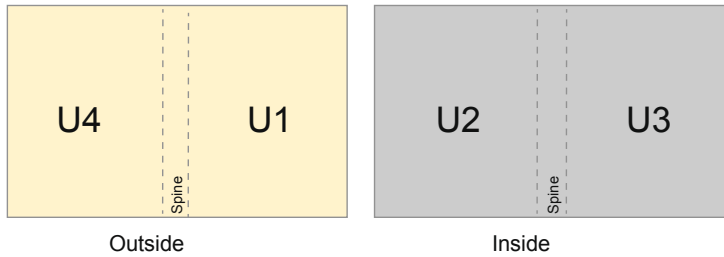

Adhesive Binding (short runs)

A5 • Portrait

Sequence of pages

cover

inner part

Create pages consecutively as individual pages.

finished product

- Data format (incl. 2.00 mm bleed): 15.20 x 21.40 cm

- Trimmed size (closed): 14.80 x 21.00 cm

- **Safety margin**
Maintaining 5 mm space between the text/information and the edge of the trimmed format prevents undesirable cuts.

Please note:

- Allow for trim allowance and safety margin according to instructions.
- Arrange background graphics, images or graphics up to the edge of the data format.
- Tolerances may occur during production due to cutting, punching and folding processes.
- This sketch is not drawn to scale.
- Printing data: Instructions and templates can be found under the menu item "Printing data" at www.onlineprinters.com.