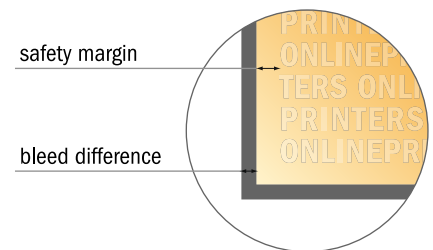

Adhesive Binding (short runs)

A5 • Portrait

Sequence of pages

cover

inner part

Create pages consecutively as individual pages.

finished product

- Data format (incl. 2.00 mm bleed): 15.20 x 21.40 cm

- Trimmed size (closed): 14.80 x 21.00 cm

- **Safety margin**
Maintaining 5 mm space between the text/information and the edge of the trimmed format prevents undesirable cuts.

Please note:

- Allow for trim allowance and safety margin according to instructions.
- Arrange background graphics, images or graphics up to the edge of the data format.
- Tolerances may occur during production due to cutting, punching and folding processes.
- This sketch is not drawn to scale.
- Printing data: Instructions and templates can be found under the menu item "Printing data" at www.onlineprinters.com.