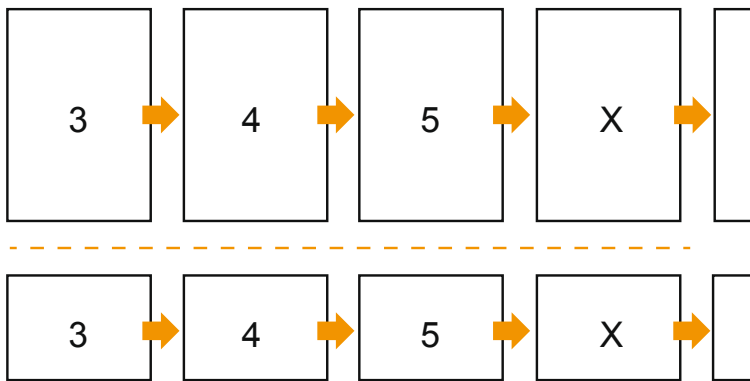

Adhesive Binding (short runs)

A5 • Portrait

Sequence of pages

cover

inner part

Create pages consecutively as individual pages.

finished product

- Data format (incl. 2.00 mm bleed): 15.20 x 21.40 cm

- Trimmed size (closed): 14.80 x 21.00 cm

- **Safety margin**
Maintaining 5 mm space between the text/information and the edge of the trimmed format prevents undesirable cuts.

Please note:

- Allow for trim allowance and safety margin according to instructions.
- Arrange background graphics, images or graphics up to the edge of the data format.
- Tolerances may occur during production due to cutting, punching and folding processes.
- This sketch is not drawn to scale.
- Printing data: Instructions and templates can be found under the menu item "Printing data" at www.onlineprinters.com.