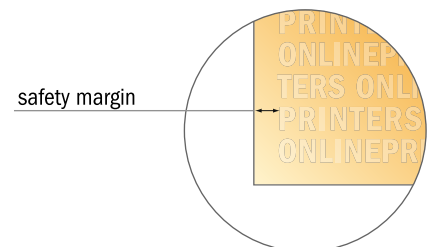

Envelopes

DIN-C5 • without window

- Data format (incl. 2.00 mm bleed): 26.10 x 34.80 cm
- Trimmed size: 22.90 x 16.20 cm
- Printable area: 25.70 x 34.40 cm
- Front side and reverse side dimensions are identical.
- **Safety margin**
Maintaining 4 mm space between the text/information and the edge of the trimmed format prevents undesirable cuts.

Please note:

- Allow for trim allowance and safety margin according to instructions.
- Arrange background graphics, images or graphics up to the edge of the data format.
- Tolerances may occur during production due to cutting, punching and folding processes.
- This sketch is not drawn to scale.
- Printing data: Instructions and templates can be found under the menu item "Printing data" at www.onlineprinters.com.