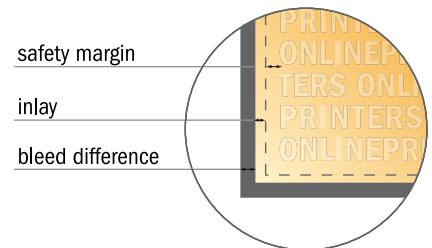

Giant Pole, print only

110.0 x 330.0 cm

- **Data format:**
117.00 x 337.00 cm
- **Trimmed size:**
110.00 x 330.00 cm
- **Printable area:**
117.00 x 337.00 cm
- **Safety margin**
Maintaining 4 mm space between the text/information and the edge of the trimmed format prevents undesirable cuts.

Please note:

- Allow for trim allowance and safety margin according to instructions.
- Arrange background graphics, images or graphics up to the edge of the data format.
- Tolerances may occur during production due to cutting, punching and folding processes.
- This sketch is not drawn to scale.
- Printing data: Instructions and templates can be found under the menu item "Printing data" at www.onlineprinters.com.