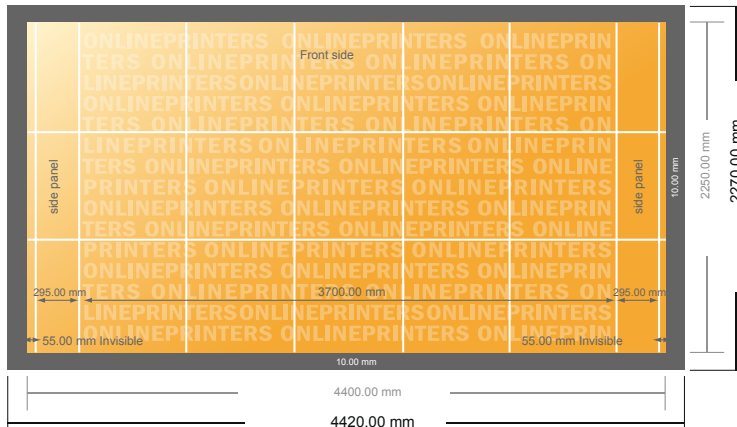

## Folding fabric print

370.0 x 225.0 cm

- Data format (incl. 10.00 mm inlay): 442.00 x 227.00 cm
- Trimmed size: 440.00 x 225.00 cm
- **Safety margin**  
Maintaining 50 mm space between the text/information and the edge of the trimmed format prevents undesirable cuts.

### Please note:

- Allow for trim allowance and safety margin according to instructions.
- Arrange background graphics, images or graphics up to the edge of the data format.
- Tolerances may occur during production due to cutting, punching and folding processes.
- This sketch is not drawn to scale.
- Printing data: Instructions and templates can be found under the menu item "Printing data" at [www.onlineprinters.com](http://www.onlineprinters.com).