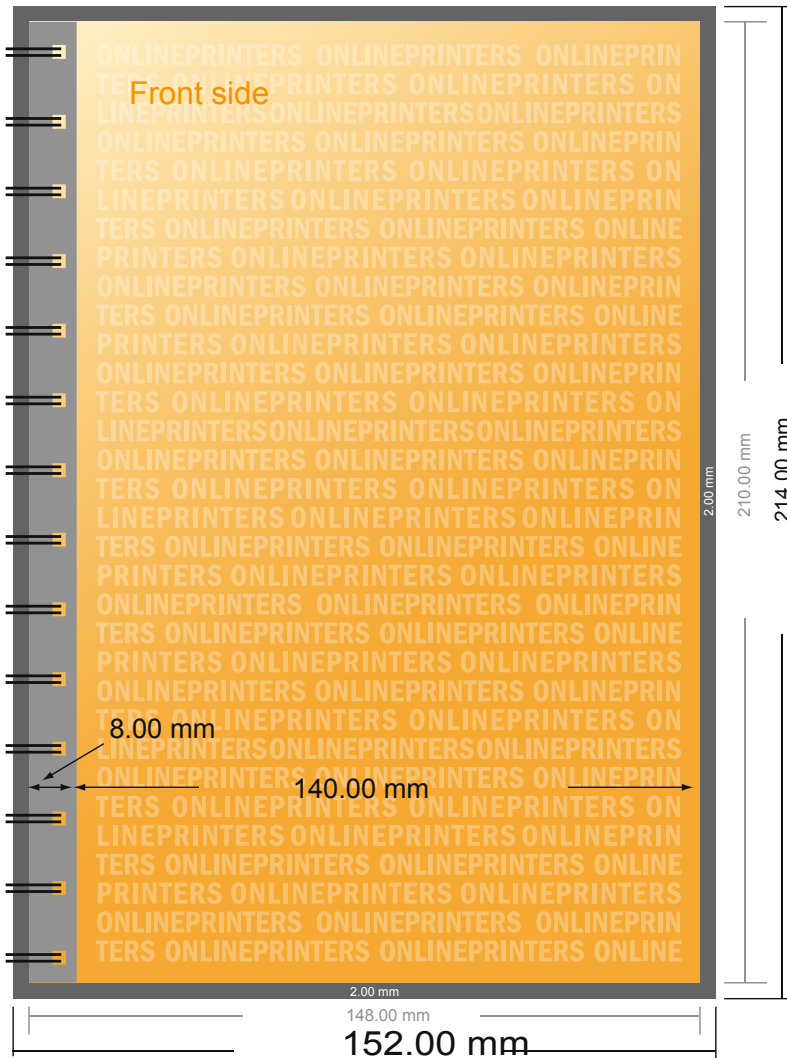

Spiral Booklet

A5 • Portrait

- Data format (incl. 2.00 mm bleed): 15.20 x 21.40 cm
- Trimmed size: 14.80 x 21.00 cm
- **Safety margin**
Maintaining 5 mm space between the text/information and the edge of the trimmed format prevents undesirable cuts.

Please note:

- Allow for trim allowance and safety margin according to instructions.
- Arrange background graphics, images or graphics up to the edge of the data format.
- Tolerances may occur during production due to cutting, punching and folding processes.
- This sketch is not drawn to scale.
- Printing data: Instructions and templates can be found under the menu item "Printing data" at www.onlineprinters.com.