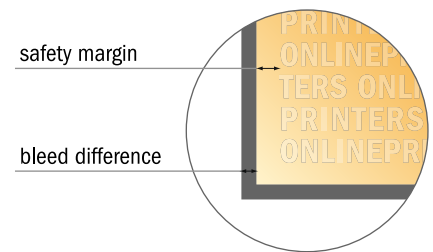

Spiral Booklet

A5 • Portrait

- Data format (incl. 2.00 mm bleed): 15.20 x 21.40 cm
- Trimmed size: 14.80 x 21.00 cm
- **Safety margin**
Maintaining 5 mm space between the text/information and the edge of the trimmed format prevents undesirable cuts.

Please note:

- Allow for trim allowance and safety margin according to instructions.
- Arrange background graphics, images or graphics up to the edge of the data format.
- Tolerances may occur during production due to cutting, punching and folding processes.
- This sketch is not drawn to scale.
- Printing data: Instructions and templates can be found under the menu item "Printing data" at www.onlineprinters.com.