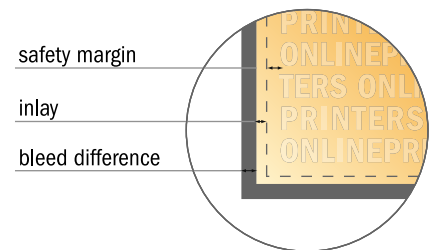

Drop Flag, print

104.0 x 261.0 cm

- **Data format:**
104.00 x 232.00 cm
- **Trimmed size:**
92.70 x 207.80 cm
- **Safety margin**
Maintaining 10 mm space between the text/information and the edge of the trimmed format prevents undesirable cuts.

Please note:

- Allow for trim allowance and safety margin according to instructions.
- Arrange background graphics, images or graphics up to the edge of the data format.
- Tolerances may occur during production due to cutting, punching and folding processes.
- This sketch is not drawn to scale.
- Printing data: Instructions and templates can be found under the menu item "Printing data" at www.onlineprinters.com.