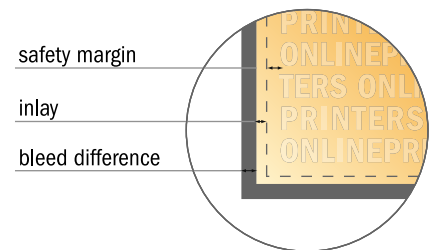

Drop Flag, print

105.0 x 338.0 cm

- **Data format:**
134.00 x 303.00 cm
- **Trimmed size:**
122.00 x 278.80 cm
- **Safety margin**
Maintaining 10 mm space between the text/information and the edge of the trimmed format prevents undesirable cuts.

Please note:

- Allow for trim allowance and safety margin according to instructions.
- Arrange background graphics, images or graphics up to the edge of the data format.
- Tolerances may occur during production due to cutting, punching and folding processes.
- This sketch is not drawn to scale.
- Printing data: Instructions and templates can be found under the menu item "Printing data" at www.onlineprinters.com.