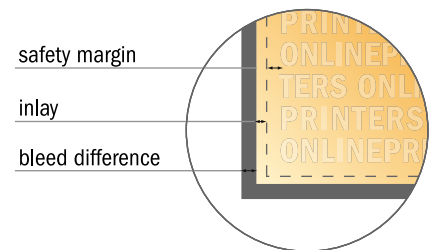

Drop Flag, print

156.0 x 425.0 cm

- **Data format:**
169.00 x 384.00 cm
- **Trimmed size:**
157.10 x 359.30 cm
- **Safety margin**
Maintaining 10 mm space between the text/information and the edge of the trimmed format prevents undesirable cuts.

Please note:

- Allow for trim allowance and safety margin according to instructions.
- Arrange background graphics, images or graphics up to the edge of the data format.
- Tolerances may occur during production due to cutting, punching and folding processes.
- This sketch is not drawn to scale.
- Printing data: Instructions and templates can be found under the menu item "Printing data" at www.onlineprinters.com.