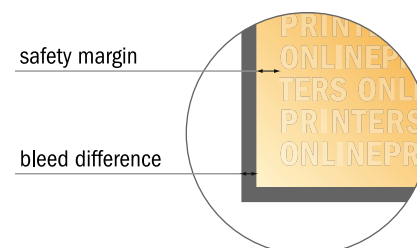

Corrugated Plastic Sheets

A3

- Data format (incl. 2.00 mm bleed): 30.10 x 42.40 cm
- Trimmed size: 29.70 x 42.00 cm
- Front side and reverse side dimensions are identical.
- **Safety margin**
Maintaining 4 mm space between the text/information and the edge of the trimmed format prevents undesirable cuts.

Please note:

- Allow for trim allowance and safety margin according to instructions.
- Arrange background graphics, images or graphics up to the edge of the data format.
- Tolerances may occur during production due to cutting, punching and folding processes.
- This sketch is not drawn to scale.
- Printing data: Instructions and templates can be found under the menu item "Printing data" at www.onlineprinters.com.