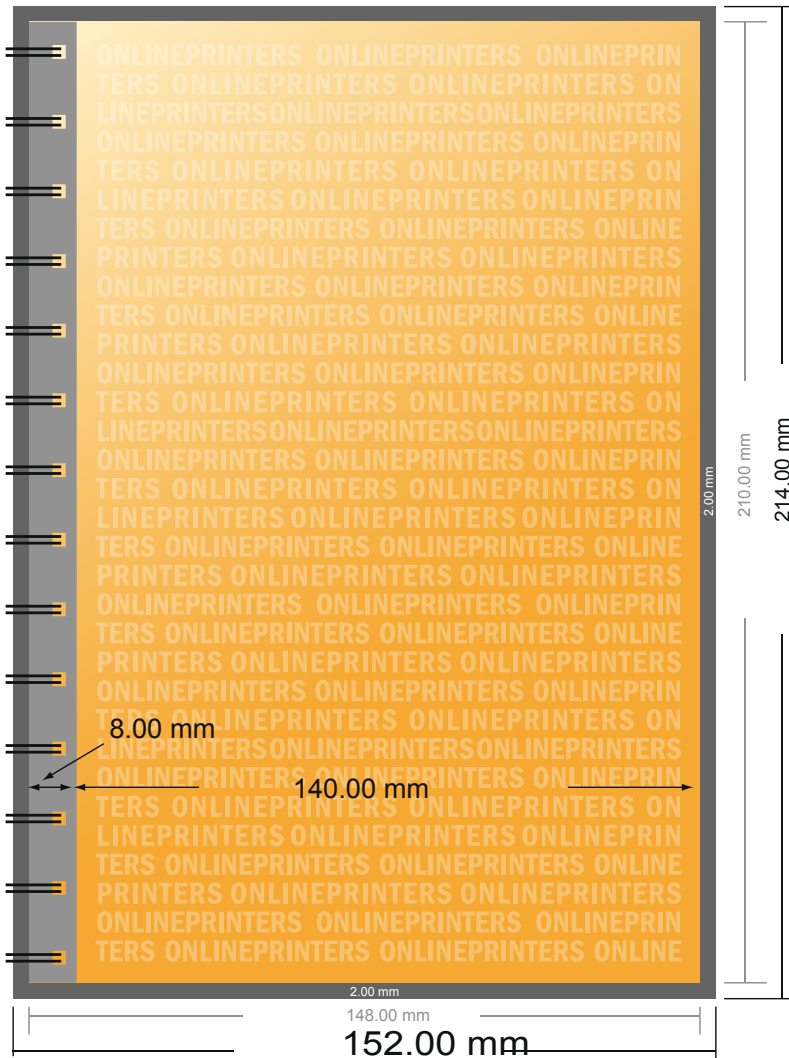

Spiral Bound Notepads

A5 • Portrait

- Data format
(incl. 2.00 mm bleed):
15.20 x 21.40 cm
- Trimmed size:
14.80 x 21.00 cm
- **Safety margin**
Maintaining 4 mm space between the text/information and the edge of the trimmed format prevents undesirable cuts.

Please note:

- Allow for trim allowance and safety margin according to instructions.
- Arrange background graphics, images or graphics up to the edge of the data format.
- Tolerances may occur during production due to cutting, punching and folding processes.
- This sketch is not drawn to scale.
- Printing data: Instructions and templates can be found under the menu item "Printing data" at www.onlineprinters.com.