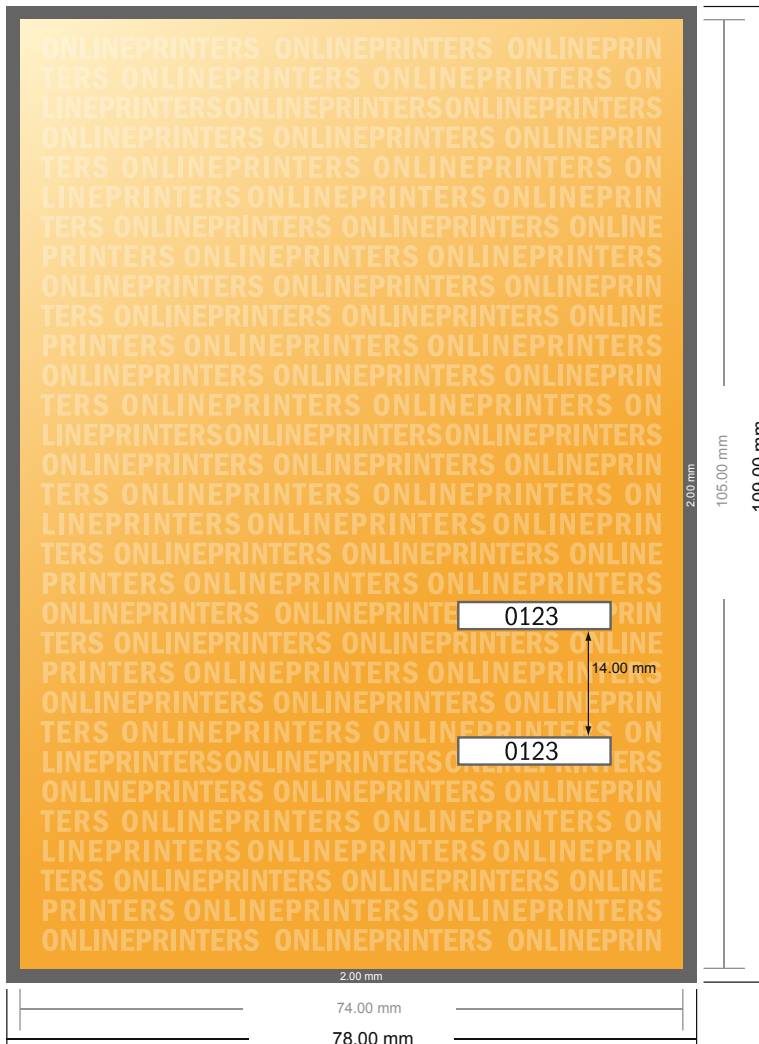

Entry Tickets (security paper)

A7

- Data format (incl. 2.00 mm bleed): 7.80 x 10.90 cm
- Trimmed size: 7.40 x 10.50 cm
- **Safety margin**
Maintaining 4 mm space between the text/information and the edge of the trimmed format prevents undesirable cuts.

Please note:

- Allow for trim allowance and safety margin according to instructions.
- Arrange background graphics, images or graphics up to the edge of the data format.
- Tolerances may occur during production due to cutting, punching and folding processes.
- This sketch is not drawn to scale.
- Printing data: Instructions and templates can be found under the menu item "Printing data" at www.onlineprinters.com.