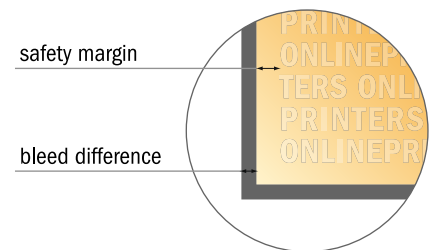

## Entry Tickets (security paper)

DIN-A6 Half

- Data format (incl. 2.00 mm bleed): 5.40 x 15.20 cm
- Trimmed size: 5.00 x 14.80 cm
- **Safety margin**  
Maintaining 4 mm space between the text/information and the edge of the trimmed format prevents undesirable cuts.

### Please note:

- Allow for trim allowance and safety margin according to instructions.
- Arrange background graphics, images or graphics up to the edge of the data format.
- Tolerances may occur during production due to cutting, punching and folding processes.
- This sketch is not drawn to scale.
- Printing data: Instructions and templates can be found under the menu item "Printing data" at [www.onlineprinters.com](http://www.onlineprinters.com).