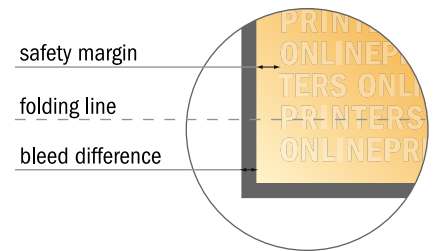

Folded Leaflets Portrait

A4 • Single fold • 4 pages

- Data format (incl. 2.00 mm bleed): 42.40 x 30.10 cm
- Trimmed size (open): 42.00 x 29.70 cm
- Trimmed size (closed): 21.00 x 29.70 cm

- **Safety margin**
Maintaining 4 mm space between the text/information and the edge of the trimmed format prevents undesirable cuts.

Please note:

- Allow for trim allowance and safety margin according to instructions.
- Arrange background graphics, images or graphics up to the edge of the data format.
- Tolerances may occur during production due to cutting, punching and folding processes.
- This sketch is not drawn to scale.
- Printing data: Instructions and templates can be found under the menu item "Printing data" at www.onlineprinters.com.