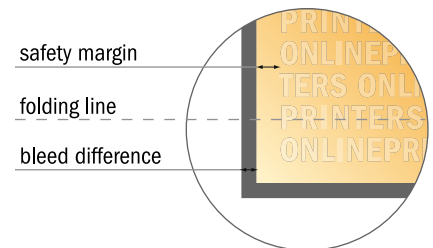

Folded Leaflets Portrait

A4 • Single fold • 4 pages

- Data format (incl. 2.00 mm bleed): 42.40 x 30.10 cm
- Trimmed size (open): 42.00 x 29.70 cm
- Trimmed size (closed): 21.00 x 29.70 cm

- **Safety margin**
Maintaining 4 mm space between the text/information and the edge of the trimmed format prevents undesirable cuts.

Please note:

- Allow for trim allowance and safety margin according to instructions.
- Arrange background graphics, images or graphics up to the edge of the data format.
- Tolerances may occur during production due to cutting, punching and folding processes.
- This sketch is not drawn to scale.
- Printing data: Instructions and templates can be found under the menu item "Printing data" at www.onlineprinters.com.