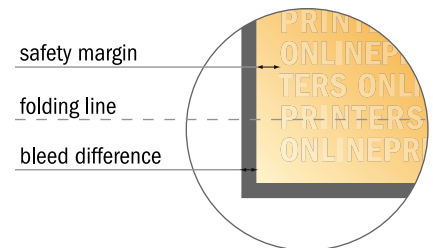

Folded Leaflets Portrait

A5 • Single fold • 4 pages

- Data format (incl. 2.00 mm bleed): 30.10 x 21.40 cm
- Trimmed size (open): 29.70 x 21.00 cm
- Trimmed size (closed): 14.80 x 21.00 cm

- **Safety margin**
Maintaining 4 mm space between the text/information and the edge of the trimmed format prevents undesirable cuts.

Please note:

- Allow for trim allowance and safety margin according to instructions.
- Arrange background graphics, images or graphics up to the edge of the data format.
- Tolerances may occur during production due to cutting, punching and folding processes.
- This sketch is not drawn to scale.
- Printing data: Instructions and templates can be found under the menu item "Printing data" at www.onlineprinters.com.