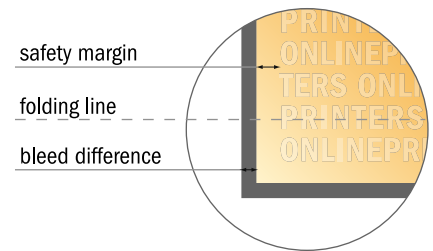

Folded Leaflets Portrait

A5 • Single fold • 4 pages

- Data format (incl. 2.00 mm bleed): 30.10 x 21.40 cm
- Trimmed size (open): 29.70 x 21.00 cm
- Trimmed size (closed): 14.80 x 21.00 cm

- **Safety margin**
Maintaining 4 mm space between the text/information and the edge of the trimmed format prevents undesirable cuts.

Please note:

- Allow for trim allowance and safety margin according to instructions.
- Arrange background graphics, images or graphics up to the edge of the data format.
- Tolerances may occur during production due to cutting, punching and folding processes.
- This sketch is not drawn to scale.
- Printing data: Instructions and templates can be found under the menu item "Printing data" at www.onlineprinters.com.