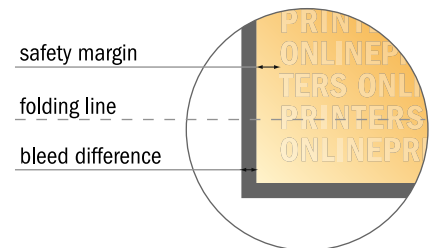

Folded Leaflets Portrait

A6 • Single fold • 4 pages

- **Data format**
(incl. 2.00 mm bleed):
21.40 x 15.20 cm
- **Trimmed size (open):**
21.00 x 14.80 cm
- **Trimmed size (closed):**
10.50 x 14.80 cm
- **Safety margin**
Maintaining 4 mm space between the text/information and the edge of the trimmed format prevents undesirable cuts.

Please note:

- Allow for trim allowance and safety margin according to instructions.
- Arrange background graphics, images or graphics up to the edge of the data format.
- Tolerances may occur during production due to cutting, punching and folding processes.
- This sketch is not drawn to scale.
- Printing data: Instructions and templates can be found under the menu item "Printing data" at www.onlineprinters.com.

Folded Leaflets Portrait

A6 • Single fold • 4 pages

- Data format (incl. 2.00 mm bleed): 21.40 x 15.20 cm
- Trimmed size (open): 21.00 x 14.80 cm
- Trimmed size (closed): 10.50 x 14.80 cm

- **Safety margin**
Maintaining 4 mm space between the text/information and the edge of the trimmed format prevents undesirable cuts.