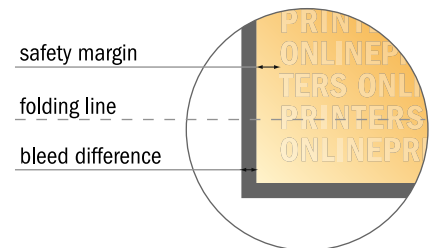

Folded Leaflets Portrait

DL • Single fold • 4 pages

- Data format (incl. 2.00 mm bleed): 21.40 x 21.40 cm
- Trimmed size (open): 21.00 x 21.00 cm
- Trimmed size (closed): 10.50 x 21.00 cm

- **Safety margin**
Maintaining 4 mm space between the text/information and the edge of the trimmed format prevents undesirable cuts.

Please note:

- Allow for trim allowance and safety margin according to instructions.
- Arrange background graphics, images or graphics up to the edge of the data format.
- Tolerances may occur during production due to cutting, punching and folding processes.
- This sketch is not drawn to scale.
- Printing data: Instructions and templates can be found under the menu item "Printing data" at www.onlineprinters.com.