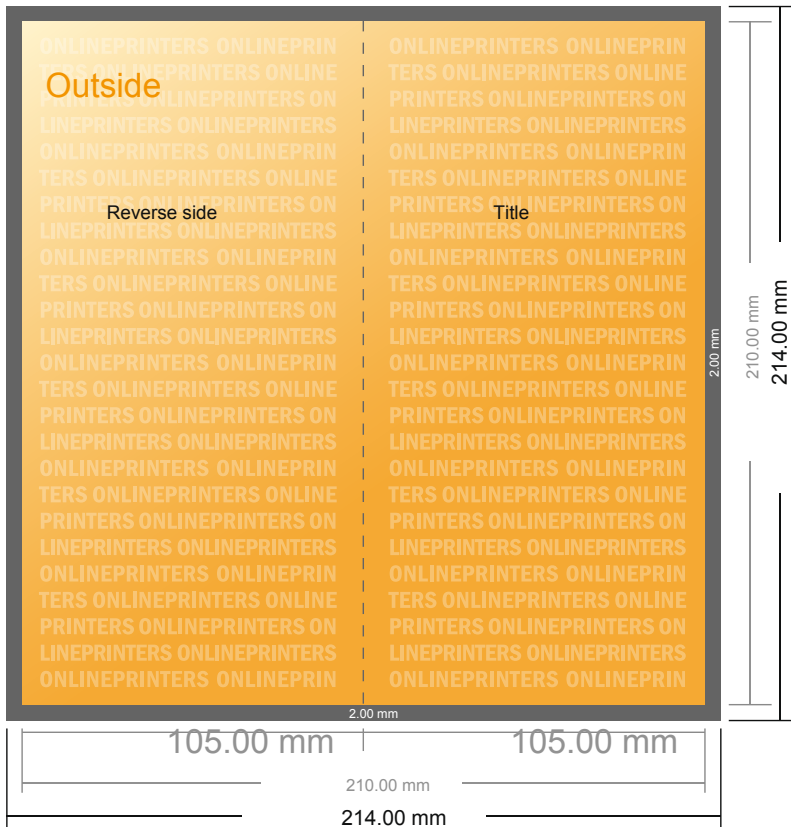

Folded Leaflets Portrait

DL • Single fold • 4 pages

- Data format (incl. 2.00 mm bleed): 21.40 x 21.40 cm
- Trimmed size (open): 21.00 x 21.00 cm
- Trimmed size (closed): 10.50 x 21.00 cm

- **Safety margin**
Maintaining 4 mm space between the text/information and the edge of the trimmed format prevents undesirable cuts.

Please note:

- Allow for trim allowance and safety margin according to instructions.
- Arrange background graphics, images or graphics up to the edge of the data format.
- Tolerances may occur during production due to cutting, punching and folding processes.
- This sketch is not drawn to scale.
- Printing data: Instructions and templates can be found under the menu item "Printing data" at www.onlineprinters.com.