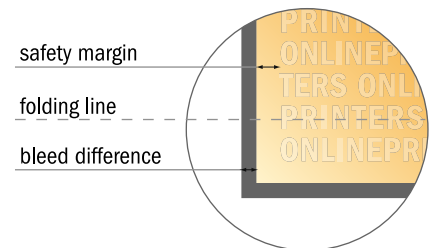

Please note:

- Allow for trim allowance and safety margin according to instructions.
- Arrange background graphics, images or graphics up to the edge of the data format.
- Tolerances may occur during production due to cutting, punching and folding processes.
- This sketch is not drawn to scale.
- Printing data: Instructions and templates can be found under the menu item "Printing data" at www.onlineprinters.com.

Folded Leaflets Portrait

DL • Single fold • 4 pages

- Data format (incl. 2.00 mm bleed): 21.40 x 21.40 cm
- Trimmed size (open): 21.00 x 21.00 cm
- Trimmed size (closed): 10.50 x 21.00 cm

- **Safety margin**
Maintaining 4 mm space between the text/information and the edge of the trimmed format prevents undesirable cuts.