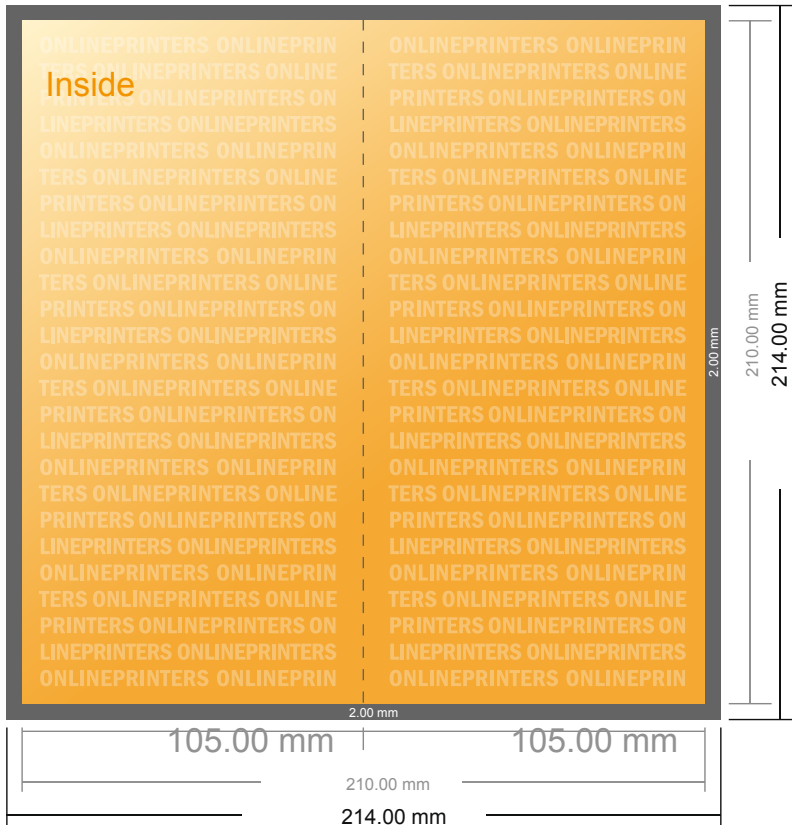

Folded Leaflets Portrait

DL • Single fold • 4 pages

- Data format (incl. 2.00 mm bleed): 21.40 x 21.40 cm
- Trimmed size (open): 21.00 x 21.00 cm
- Trimmed size (closed): 10.50 x 21.00 cm

- **Safety margin**
Maintaining 4 mm space between the text/information and the edge of the trimmed format prevents undesirable cuts.

Please note:

- Allow for trim allowance and safety margin according to instructions.
- Arrange background graphics, images or graphics up to the edge of the data format.
- Tolerances may occur during production due to cutting, punching and folding processes.
- This sketch is not drawn to scale.
- Printing data: Instructions and templates can be found under the menu item "Printing data" at www.onlineprinters.com.