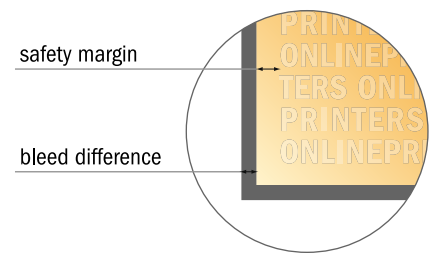

# Flyers & Leaflets

A5

- Data format  
(incl. 2.00 mm bleed):  
15.20 x 21.40 cm
- Trimmed size:  
14.80 x 21.00 cm
- Front side and reverse side  
dimensions are identical.
- **Safety margin**  
Maintaining 4 mm space between  
the text/information and the edge  
of the trimmed format prevents  
undesirable cuts.

### Please note:

- Allow for trim allowance and safety margin according to instructions.
- Arrange background graphics, images or graphics up to the edge of the data format.
- Tolerances may occur during production due to cutting, punching and folding processes.
- This sketch is not drawn to scale.
- Printing data: Instructions and templates can be found under the menu item "Printing data" at [www.onlineprinters.com](http://www.onlineprinters.com).