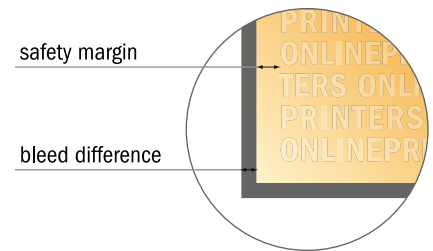

Flyers & Leaflets

A6

- **Data format**
(incl. 2.00 mm bleed):
10.90 x 15.20 cm
- **Trimmed size:**
10.50 x 14.80 cm
- **Front side and reverse side dimensions are identical.**
- **Safety margin**
Maintaining 4 mm space between the text/information and the edge of the trimmed format prevents undesirable cuts.

Please note:

- Allow for trim allowance and safety margin according to instructions.
- Arrange background graphics, images or graphics up to the edge of the data format.
- Tolerances may occur during production due to cutting, punching and folding processes.
- This sketch is not drawn to scale.
- Printing data: Instructions and templates can be found under the menu item "Printing data" at www.onlineprinters.com.