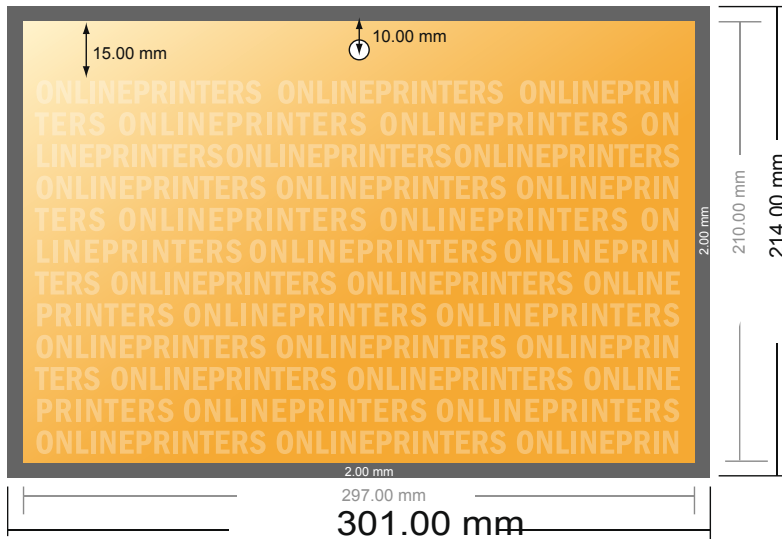

Wall Calendars adhesive binding

A4 • Landscape

- Data format
(incl. 2.00 mm bleed):
30.10 x 21.40 cm
- Trimmed size:
29.70 x 21.00 cm
- **Safety margin**
Maintaining 4 mm space between the text/information and the edge of the trimmed format prevents undesirable cuts.

Please note:

- Allow for trim allowance and safety margin according to instructions.
- Arrange background graphics, images or graphics up to the edge of the data format.
- Tolerances may occur during production due to cutting, punching and folding processes.
- This sketch is not drawn to scale.
- Printing data: Instructions and templates can be found under the menu item "Printing data" at www.onlineprinters.com.