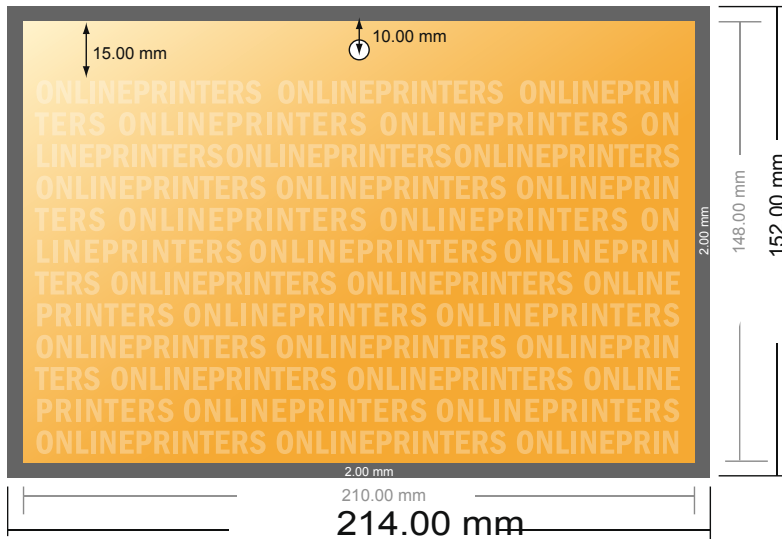

## Wall Calendars adhesive binding

A5 • Landscape

- Data format (incl. 2.00 mm bleed): 21.40 x 15.20 cm
- Trimmed size: 21.00 x 14.80 cm
- **Safety margin**  
Maintaining 4 mm space between the text/information and the edge of the trimmed format prevents undesirable cuts.

### Please note:

- Allow for trim allowance and safety margin according to instructions.
- Arrange background graphics, images or graphics up to the edge of the data format.
- Tolerances may occur during production due to cutting, punching and folding processes.
- This sketch is not drawn to scale.
- Printing data: Instructions and templates can be found under the menu item "Printing data" at [www.onlineprinters.com](http://www.onlineprinters.com).