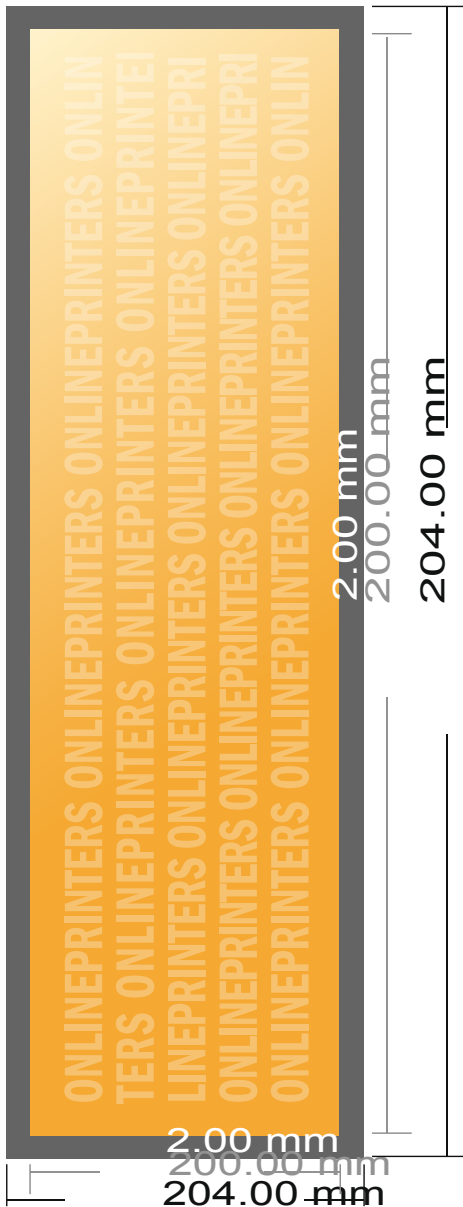

Magnetic signs

70.0 x 20.0 cm

- **Data format**
(incl. 2.00 mm bleed):
70.40 x 20.40 cm
- **Trimmed size:**
70.00 x 20.00 cm
- **Safety margin**
Maintaining 4 mm space between the text/information and the edge of the trimmed format prevents undesirable cuts.

Please note:

- Allow for trim allowance and safety margin according to instructions.
- Arrange background graphics, images or graphics up to the edge of the data format.
- Tolerances may occur during production due to cutting, punching and folding processes.
- This sketch is not drawn to scale.
- Printing data: Instructions and templates can be found under the menu item "Printing data" at www.onlineprinters.com.