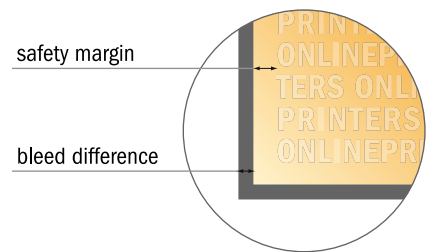

Magnetic signs

70.0 x 20.0 cm

- **Data format**
(incl. 2.00 mm bleed):
70.40 x 20.40 cm
- **Trimmed size:**
70.00 x 20.00 cm
- **Safety margin**
Maintaining 4 mm space between the text/information and the edge of the trimmed format prevents undesirable cuts.

Please note:

- Allow for trim allowance and safety margin according to instructions.
- Arrange background graphics, images or graphics up to the edge of the data format.
- Tolerances may occur during production due to cutting, punching and folding processes.
- This sketch is not drawn to scale.
- Printing data: Instructions and templates can be found under the menu item "Printing data" at www.onlineprinters.com.