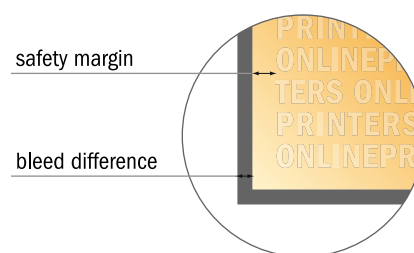

Plastic cards with signature field and magnetic strip

8.6 x 5.4 cm

- Data format (incl. 3.00 mm bleed): 9.20 x 6.00 cm

- Trimmed size: 8.60 x 5.40 cm

- **Safety margin**
Maintaining 4 mm space between the text/information and the edge of the trimmed format prevents undesirable cuts.

Please note:

- Allow for trim allowance and safety margin according to instructions.
- Arrange background graphics, images or graphics up to the edge of the data format.
- Tolerances may occur during production due to cutting, punching and folding processes.
- This sketch is not drawn to scale.
- Printing data: Instructions and templates can be found under the menu item "Printing data" at www.onlineprinters.com.