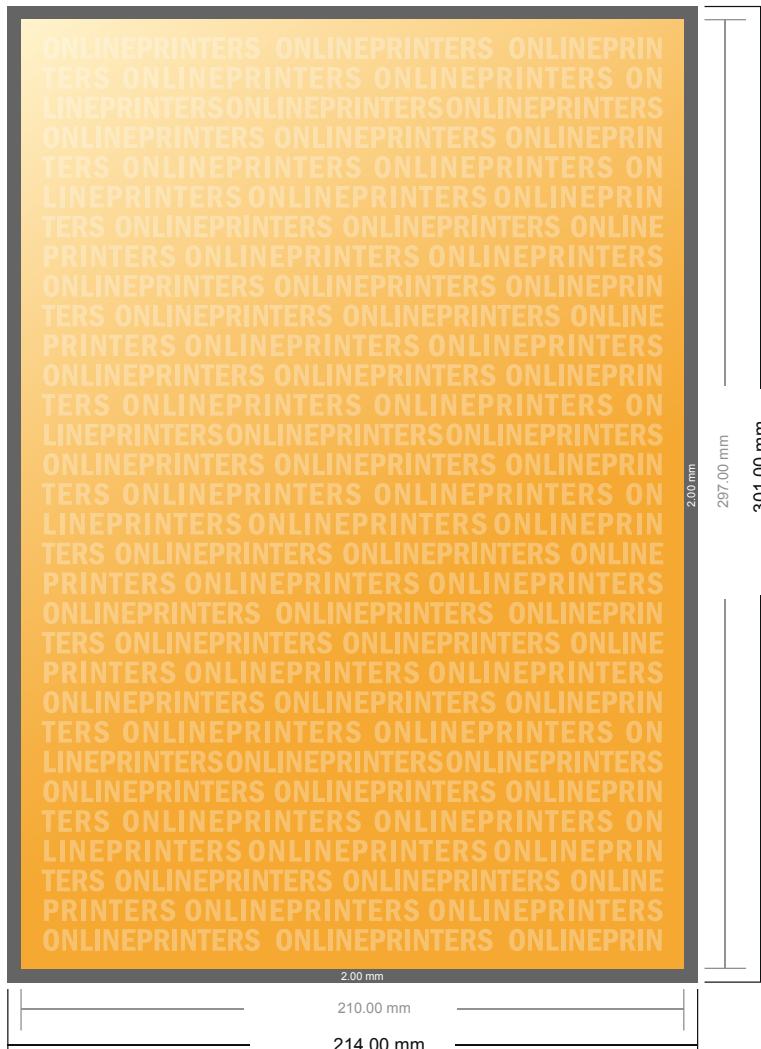

## Posters

A4

- Data format (incl. 2.00 mm bleed): 21.40 x 30.10 cm
- Trimmed size: 21.00 x 29.70 cm
- **Safety margin**  
Maintaining 4 mm space between the text/information and the edge of the trimmed format prevents undesirable cuts.

### Please note:

- Allow for trim allowance and safety margin according to instructions.
- Arrange background graphics, images or graphics up to the edge of the data format.
- Tolerances may occur during production due to cutting, punching and folding processes.
- This sketch is not drawn to scale.
- Printing data: Instructions and templates can be found under the menu item "Printing data" at [www.onlineprinters.com](http://www.onlineprinters.com).