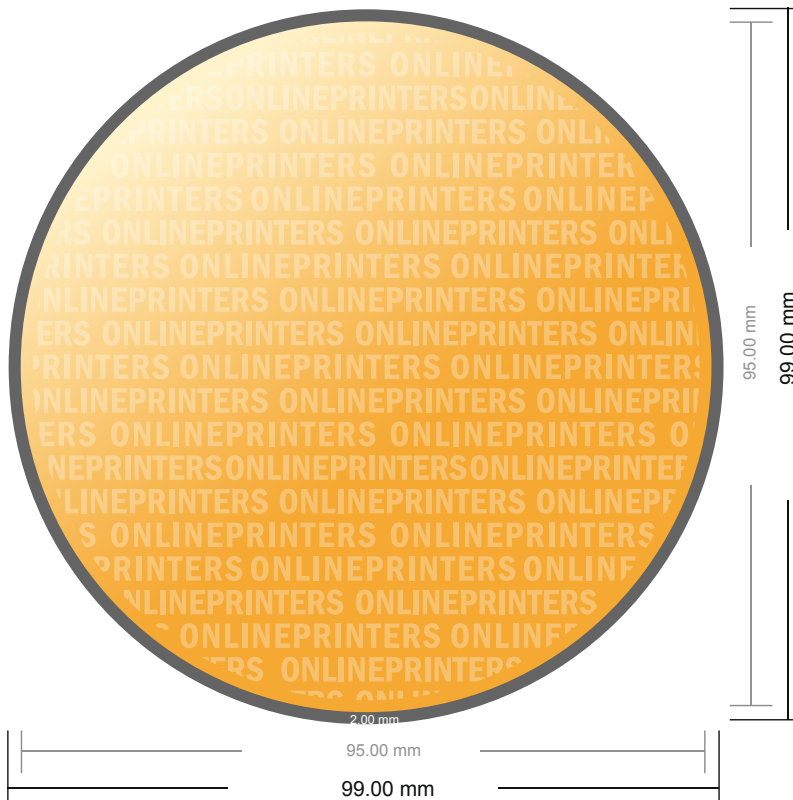

Labels on rolls

round, 9.5 cm diameter

- Data format (incl. 2.00 mm bleed): 9.90 x 9.90 cm
- Trimmed size: 9.50 x 9.50 cm
- **Safety margin**
Maintaining 4 mm space between the text/information and the edge of the trimmed format prevents undesirable cuts.

Please note:

- Allow for trim allowance and safety margin according to instructions.
- Arrange background graphics, images or graphics up to the edge of the data format.
- Tolerances may occur during production due to cutting, punching and folding processes.
- This sketch is not drawn to scale.
- Printing data: Instructions and templates can be found under the menu item "Printing data" at www.onlineprinters.com.