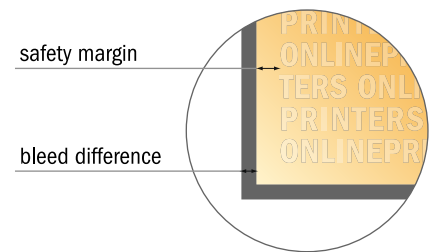

Labels on rolls

4.0 x 6.0 cm

- Data format (incl. 2.00 mm bleed): 4.40 x 6.40 cm
- Trimmed size: 4.00 x 6.00 cm
- **Safety margin**
Maintaining 4 mm space between the text/information and the edge of the trimmed format prevents undesirable cuts.

Please note:

- Allow for trim allowance and safety margin according to instructions.
- Arrange background graphics, images or graphics up to the edge of the data format.
- Tolerances may occur during production due to cutting, punching and folding processes.
- This sketch is not drawn to scale.
- Printing data: Instructions and templates can be found under the menu item "Printing data" at www.onlineprinters.com.