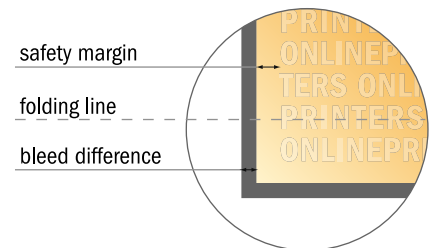

### Please note:

- Allow for trim allowance and safety margin according to instructions.
- Arrange background graphics, images or graphics up to the edge of the data format.
- Tolerances may occur during production due to cutting, punching and folding processes.
- This sketch is not drawn to scale.
- Printing data: Instructions and templates can be found under the menu item "Printing data" at [www.onlineprinters.com](http://www.onlineprinters.com).

## Folded Leaflets Landscape

A4 • Single fold • 4 pages

- Data format (incl. 2.00 mm bleed): 59.80 x 21.40 cm
- Trimmed size (open): 59.40 x 21.00 cm
- Trimmed size (closed): 29.70 x 21.00 cm

- **Safety margin**  
Maintaining 4 mm space between the text/information and the edge of the trimmed format prevents undesirable cuts.