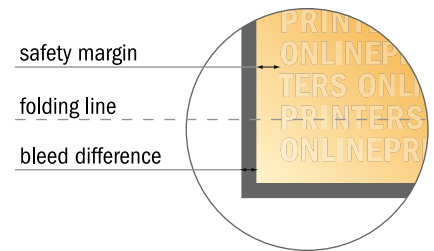

## Folded Leaflets Landscape

A4 • Single fold • 4 pages

- Data format (incl. 2.00 mm bleed): 59.80 x 21.40 cm
- Trimmed size (open): 59.40 x 21.00 cm
- Trimmed size (closed): 29.70 x 21.00 cm

- **Safety margin**  
Maintaining 4 mm space between the text/information and the edge of the trimmed format prevents undesirable cuts.

### Please note:

- Allow for trim allowance and safety margin according to instructions.
- Arrange background graphics, images or graphics up to the edge of the data format.
- Tolerances may occur during production due to cutting, punching and folding processes.
- This sketch is not drawn to scale.
- Printing data: Instructions and templates can be found under the menu item "Printing data" at [www.onlineprinters.com](http://www.onlineprinters.com).