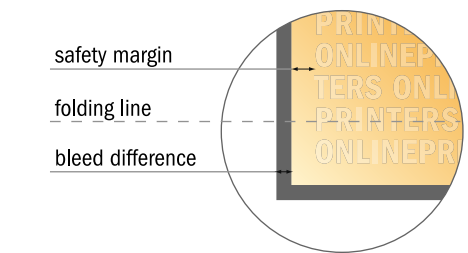

### Please note:

- Allow for trim allowance and safety margin according to instructions.
- Arrange background graphics, images or graphics up to the edge of the data format.
- Tolerances may occur during production due to cutting, punching and folding processes.
- This sketch is not drawn to scale.
- Printing data: Instructions and templates can be found under the menu item "Printing data" at [www.onlineprinters.com](http://www.onlineprinters.com).

## Folded Leaflets Landscape

A6 • Single fold • 4 pages

- Data format (incl. 2.00 mm bleed): 30.00 x 10.90 cm
- Trimmed size (open): 29.60 x 10.50 cm
- Trimmed size (closed): 14.80 x 10.50 cm

▪ **Safety margin**  
 Maintaining 4 mm space between the text/information and the edge of the trimmed format prevents undesirable cuts.

**Please note:**

- Allow for trim allowance and safety margin according to instructions.
- Arrange background graphics, images or graphics up to the edge of the data format.
- Tolerances may occur during production due to cutting, punching and folding processes.
- This sketch is not drawn to scale.
- Printing data: Instructions and templates can be found under the menu item "Printing data" at [www.onlineprinters.com](http://www.onlineprinters.com).