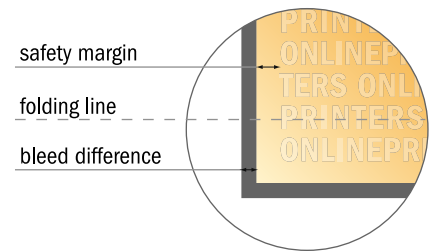

## Folded Leaflets Landscape

A6 • Single fold • 4 pages

- Data format (incl. 2.00 mm bleed): 30.00 x 10.90 cm
- Trimmed size (open): 29.60 x 10.50 cm
- Trimmed size (closed): 14.80 x 10.50 cm
- **Safety margin**  
Maintaining 4 mm space between the text/information and the edge of the trimmed format prevents undesirable cuts.

### Please note:

- Allow for trim allowance and safety margin according to instructions.
- Arrange background graphics, images or graphics up to the edge of the data format.
- Tolerances may occur during production due to cutting, punching and folding processes.
- This sketch is not drawn to scale.
- Printing data: Instructions and templates can be found under the menu item "Printing data" at [www.onlineprinters.com](http://www.onlineprinters.com).

## Folded Leaflets Landscape

A6 • Single fold • 4 pages

- Data format (incl. 2.00 mm bleed): 30.00 x 10.90 cm
- Trimmed size (open): 29.60 x 10.50 cm
- Trimmed size (closed): 14.80 x 10.50 cm

▪ **Safety margin**  
 Maintaining 4 mm space between the text/information and the edge of the trimmed format prevents undesirable cuts.

**Please note:**

- Allow for trim allowance and safety margin according to instructions.
- Arrange background graphics, images or graphics up to the edge of the data format.
- Tolerances may occur during production due to cutting, punching and folding processes.
- This sketch is not drawn to scale.
- Printing data: Instructions and templates can be found under the menu item "Printing data" at [www.onlineprinters.com](http://www.onlineprinters.com).