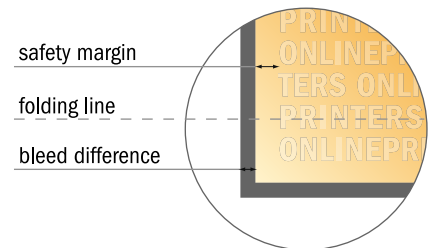

#### Please note:

- Allow for trim allowance and safety margin according to instructions.
- Arrange background graphics, images or graphics up to the edge of the data format.
- Tolerances may occur during production due to cutting, punching and folding processes.
- This sketch is not drawn to scale.
- Printing data: Instructions and templates can be found under the menu item "Printing data" at [www.onlineprinters.com](http://www.onlineprinters.com).

### #09

Format view rotated by 90 degrees.

#### NOTE

Please remove the die line from the download template before generating your artwork files.  
Please provide a second file (view file) to specify the position of the die line.

- Data format:  
52.90 x 37.90 cm
- Trimmed size (closed):  
22.00 x 31.00 cm
- Capacity:  
20.00 mm
- **Safety margin**  
Maintaining 4 mm space between the text/information and the edge of the trimmed format prevents undesirable cuts.