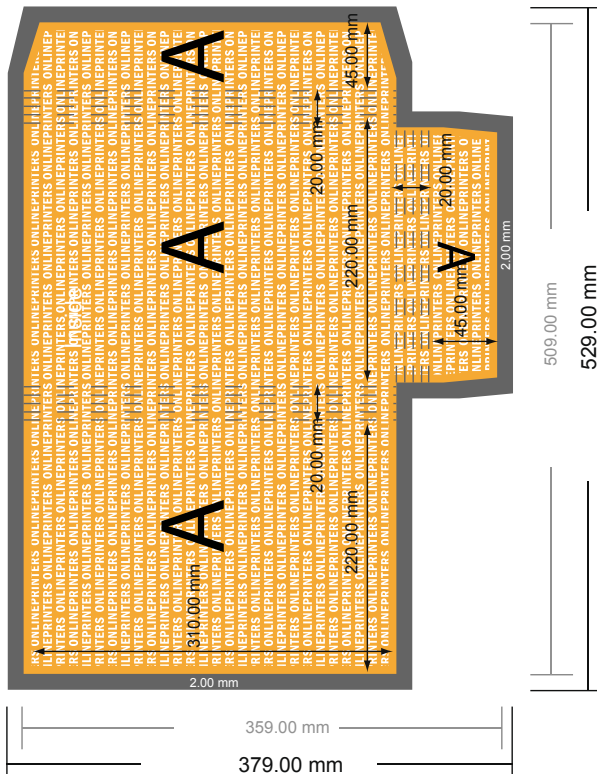

### #09 Format view rotated by 90 degrees.

- Data format:  
52.90 x 37.90 cm
- Trimmed size (closed):  
22.00 x 31.00 cm
- Capacity:  
20.00 mm
- **Safety margin**  
Maintaining 4 mm space between the text/information and the edge of the trimmed format prevents undesirable cuts.

#### Please note:

- Allow for trim allowance and safety margin according to instructions.
- Arrange background graphics, images or graphics up to the edge of the data format.
- Tolerances may occur during production due to cutting, punching and folding processes.
- This sketch is not drawn to scale.
- Printing data: Instructions and templates can be found under the menu item "Printing data" at [www.onlineprinters.com](http://www.onlineprinters.com).

## Premium Folders with additional accessories

A4 • Portrait

#### NOTE

Please remove the die line from the download template before generating your artwork files.  
Please provide a second file (view file) to specify the position of the die line.

- Data format:  
52.90 x 37.90 cm
- Trimmed size (closed):  
22.00 x 31.00 cm
- Capacity:  
20.00 mm
- **Safety margin**  
Maintaining 4 mm space between the text/information and the edge of the trimmed format prevents undesirable cuts.