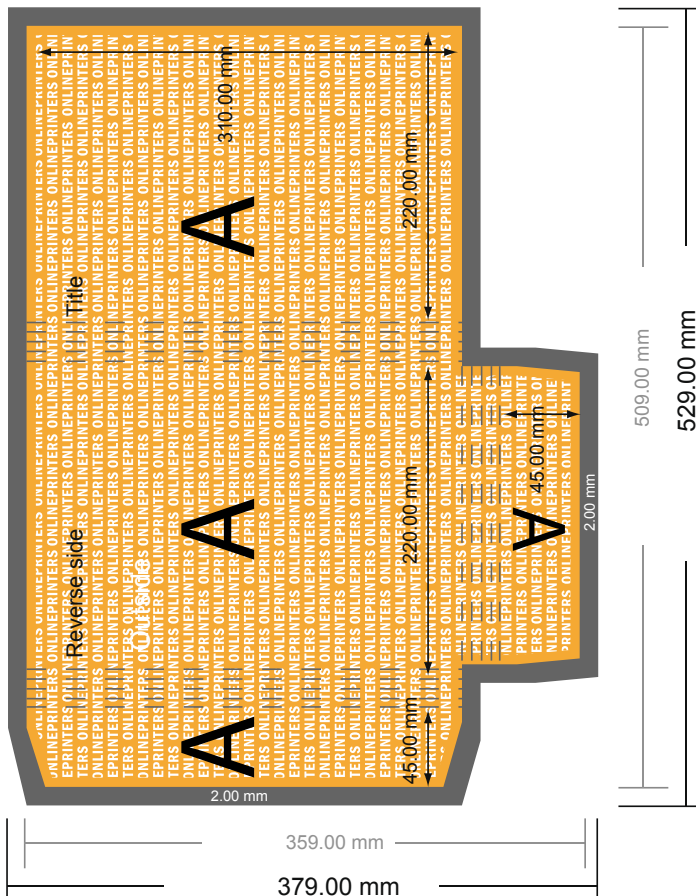

### #09 Format view rotated by 90 degrees.

- Data format:  
52.90 x 37.90 cm
- Trimmed size (closed):  
22.00 x 31.00 cm
- Capacity:  
20.00 mm
- **Safety margin**  
Maintaining 4 mm space between the text/information and the edge of the trimmed format prevents undesirable cuts.

#### Please note:

- Allow for trim allowance and safety margin according to instructions.
- Arrange background graphics, images or graphics up to the edge of the data format.
- Tolerances may occur during production due to cutting, punching and folding processes.
- This sketch is not drawn to scale.
- Printing data: Instructions and templates can be found under the menu item "Printing data" at [www.onlineprinters.com](http://www.onlineprinters.com).

### #09

Format view rotated by 90 degrees.

#### NOTE

Please remove the die line from the download template before generating your artwork files.  
Please provide a second file (view file) to specify the position of the die line.

- Data format:  
52.90 x 37.90 cm
- Trimmed size (closed):  
22.00 x 31.00 cm
- Capacity:  
20.00 mm
- **Safety margin**  
Maintaining 4 mm space between the text/information and the edge of the trimmed format prevents undesirable cuts.