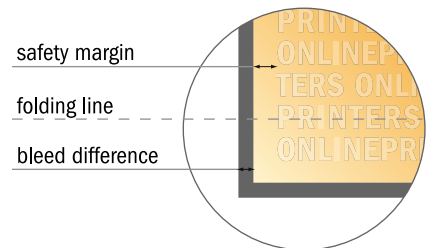

## Premium Folders with additional accessories

A4 • Portrait

### #09 Format view rotated by 90 degrees.

- Data format:  
52.90 x 37.90 cm
- Trimmed size (closed):  
22.00 x 31.00 cm
- Capacity:  
20.00 mm
- **Safety margin**  
Maintaining 4 mm space between the text/information and the edge of the trimmed format prevents undesirable cuts.

#### Please note:

- Allow for trim allowance and safety margin according to instructions.
- Arrange background graphics, images or graphics up to the edge of the data format.
- Tolerances may occur during production due to cutting, punching and folding processes.
- This sketch is not drawn to scale.
- Printing data: Instructions and templates can be found under the menu item "Printing data" at [www.onlineprinters.com](http://www.onlineprinters.com).

#### NOTE

Please remove the die line from the download template before generating your artwork files.  
Please provide a second file (view file) to specify the position of the die line.

- Data format:  
52.90 x 37.90 cm
- Trimmed size (closed):  
22.00 x 31.00 cm
- Capacity:  
20.00 mm
- **Safety margin**  
Maintaining 4 mm space between the text/information and the edge of the trimmed format prevents undesirable cuts.