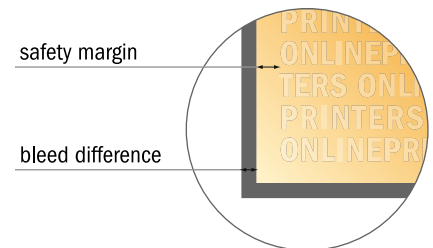

## Brochures

17.0 x 24.0 cm • Portrait

### Sequence of pages

Create pages consecutively as individual pages.

finished product

- Data format (incl. 2.00 mm bleed): 17.40 x 24.40 cm

- Trimmed size (open): 34.00 x 24.00 cm

- Trimmed size (closed): 17.00 x 24.00 cm

- **Safety margin**  
Maintaining 5 mm space between the text/information and the edge of the trimmed format prevents undesirable cuts.

### Please note:

- Allow for trim allowance and safety margin according to instructions.
- Arrange background graphics, images or graphics up to the edge of the data format.
- Tolerances may occur during production due to cutting, punching and folding processes.
- This sketch is not drawn to scale.
- Printing data: Instructions and templates can be found under the menu item "Printing data" at [www.onlineprinters.com](http://www.onlineprinters.com).