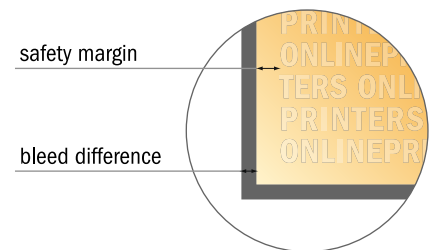

Sticky notes

Landscape, 10.0 x 7.2 cm • 50 sheets, glueing on top, opens to the top

- **Data format**
(incl. 2.00 mm bleed):
10.40 x 7.60 cm
- **Trimmed size:**
10.00 x 7.20 cm
- **Safety margin**
Maintaining 4 mm space between the text/information and the edge of the trimmed format prevents undesirable cuts.

Please note:

- Allow for trim allowance and safety margin according to instructions.
- Arrange background graphics, images or graphics up to the edge of the data format.
- Tolerances may occur during production due to cutting, punching and folding processes.
- This sketch is not drawn to scale.
- Printing data: Instructions and templates can be found under the menu item "Printing data" at www.onlineprinters.com.