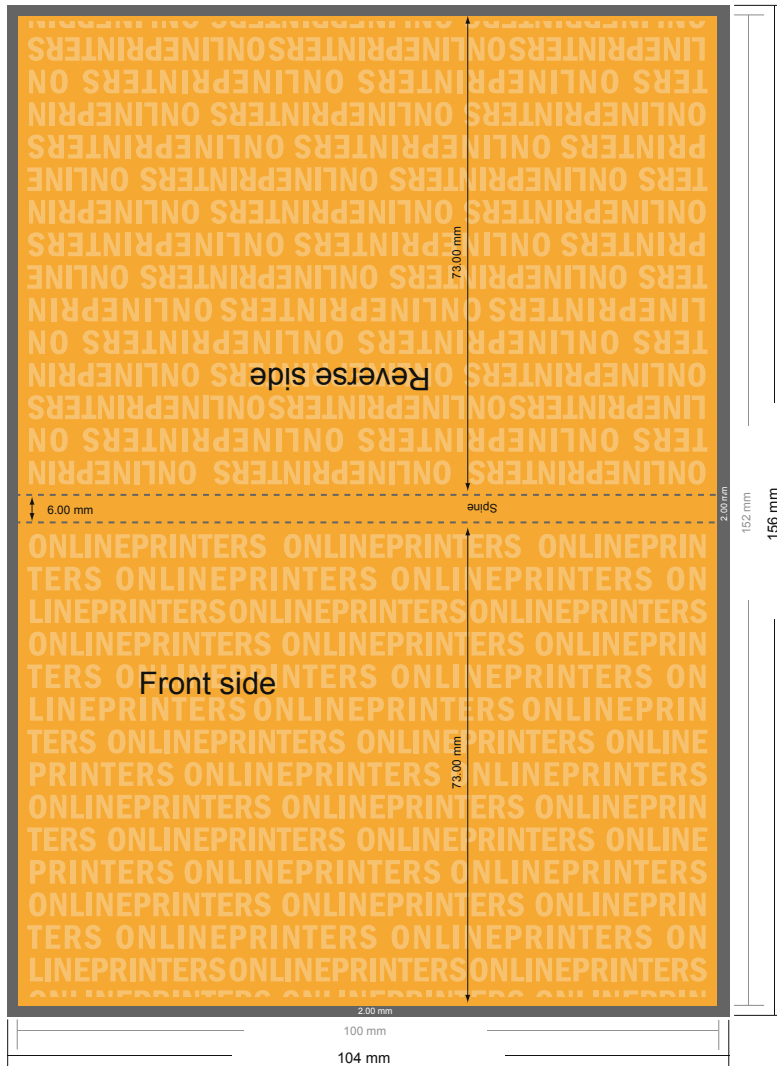

Sticky notes

Landscape, 10.0 x 7.2 cm • 50 sheets, glueing on top, opens to the top

- **Data format**
(incl. 2.00 mm bleed):
10.40 x 7.60 cm
- **Trimmed size:**
10.00 x 7.20 cm
- **Safety margin**
Maintaining 4 mm space between the text/information and the edge of the trimmed format prevents undesirable cuts.

Please note:

- Allow for trim allowance and safety margin according to instructions.
- Arrange background graphics, images or graphics up to the edge of the data format.
- Tolerances may occur during production due to cutting, punching and folding processes.
- This sketch is not drawn to scale.
- Printing data: Instructions and templates can be found under the menu item "Printing data" at www.onlineprinters.com.