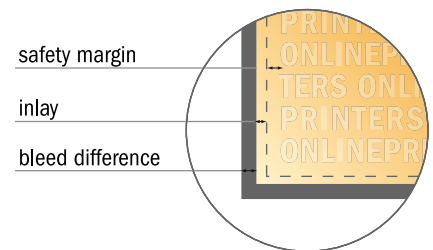

Drop Flag, print

49.0 x 179.0 cm

- **Data format:**
64.50 x 173.00 cm
- **Trimmed size:**
54.10 x 150.80 cm
- **Safety margin**
Maintaining 10 mm space between the text/information and the edge of the trimmed format prevents undesirable cuts.

Please note:

- Allow for trim allowance and safety margin according to instructions.
- Arrange background graphics, images or graphics up to the edge of the data format.
- Tolerances may occur during production due to cutting, punching and folding processes.
- This sketch is not drawn to scale.
- Printing data: Instructions and templates can be found under the menu item "Printing data" at www.onlineprinters.com.