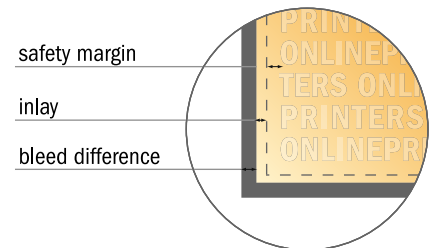

Drop Flag incl. print

49.0 x 179.0 cm

- Data format:
64.50 x 173.00 cm
- Trimmed size:
54.10 x 150.80 cm
- System dimensions:
49.00 x 179.00 cm
- **Safety margin**
Maintaining 10 mm space between the text/information and the edge of the trimmed format prevents undesirable cuts.

Please note:

- Allow for trim allowance and safety margin according to instructions.
- Arrange background graphics, images or graphics up to the edge of the data format.
- Tolerances may occur during production due to cutting, punching and folding processes.
- This sketch is not drawn to scale.
- Printing data: Instructions and templates can be found under the menu item "Printing data" at www.onlineprinters.com.