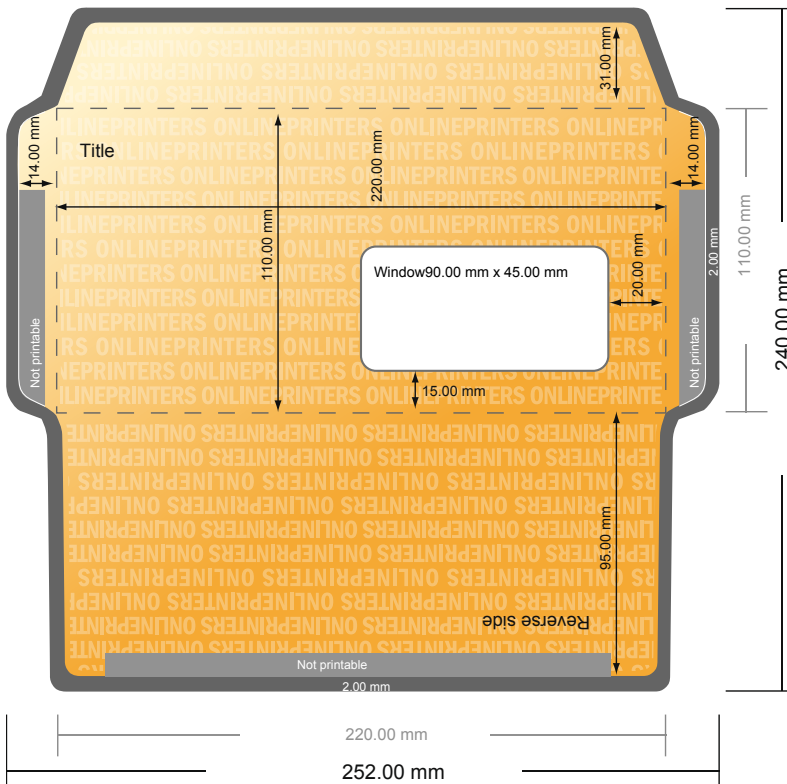

Envelopes

DL • with window right

- Data format (incl. 2.00 mm bleed): 24.00 x 25.20 cm
- Trimmed size: 11.00 x 22.00 cm
- Printable area: 24.00 x 25.20 cm
- **Safety margin**
Maintaining 4 mm space between the text/information and the edge of the trimmed format prevents undesirable cuts.

Please note:

- Allow for trim allowance and safety margin according to instructions.
- Arrange background graphics, images or graphics up to the edge of the data format.
- Tolerances may occur during production due to cutting, punching and folding processes.
- This sketch is not drawn to scale.
- Printing data: Instructions and templates can be found under the menu item "Printing data" at www.onlineprinters.com.