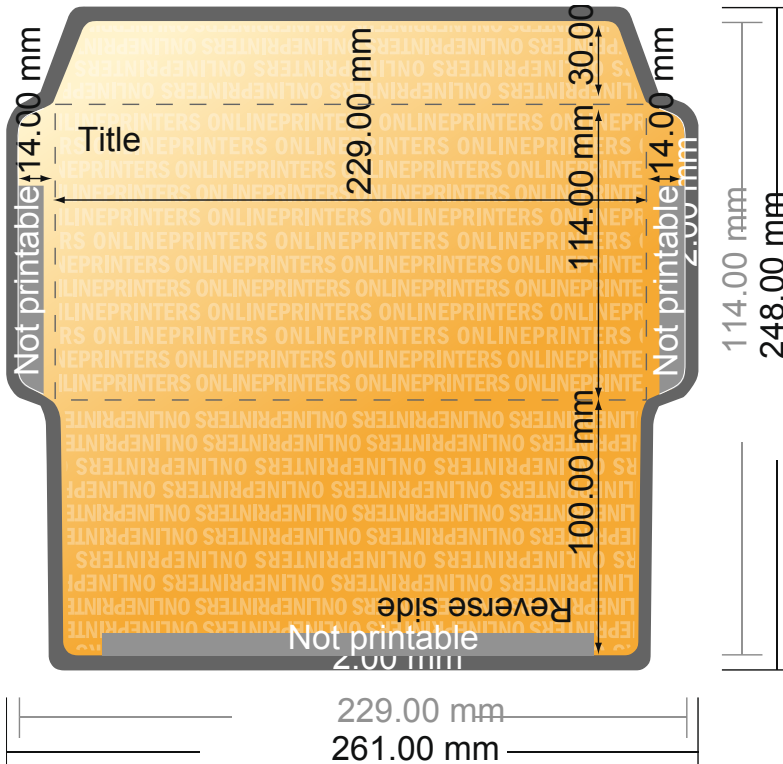

## Envelopes

DIN C6/5 • without window

- Data format (incl. 2.00 mm bleed): 26.10 x 24.80 cm

- Trimmed size: 22.90 x 11.40 cm

- Printable area: 26.10 x 24.80 cm

- **Safety margin**  
Maintaining 4 mm space between the text/information and the edge of the trimmed format prevents undesirable cuts.

### Please note:

- Allow for trim allowance and safety margin according to instructions.
- Arrange background graphics, images or graphics up to the edge of the data format.
- Tolerances may occur during production due to cutting, punching and folding processes.
- This sketch is not drawn to scale.
- Printing data: Instructions and templates can be found under the menu item "Printing data" at [www.onlineprinters.com](http://www.onlineprinters.com).