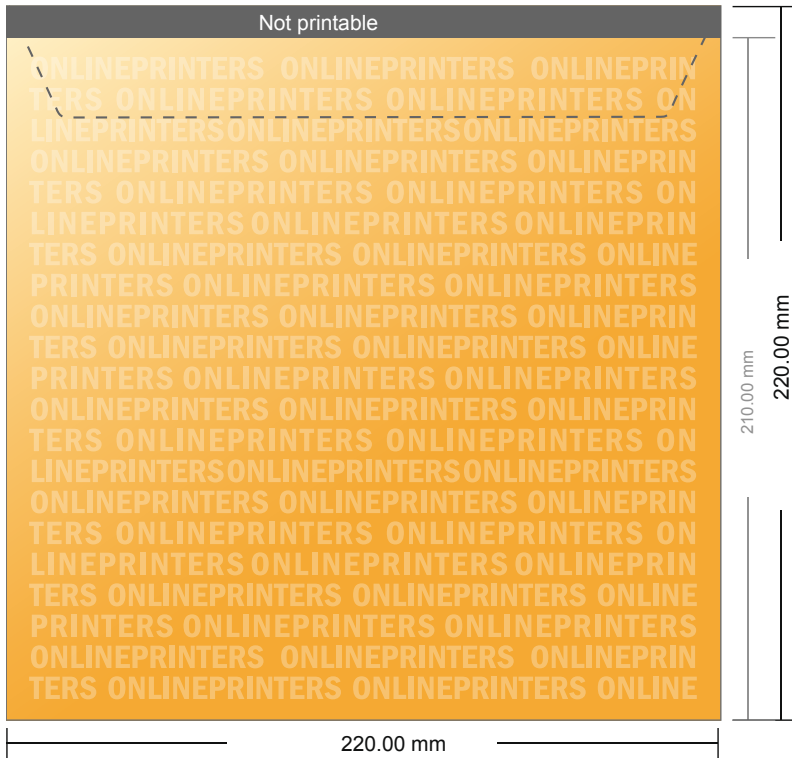

Envelopes

A4-Square • without window

- **Data format:**
22.00 x 22.00 cm
- **Trimmed size:**
22.00 x 22.00 cm
- **Printable area:**
22.00 x 21.00 cm
- **Safety margin**
Maintaining 4 mm space between the text/information and the edge of the trimmed format prevents undesirable cuts.

Please note:

- Allow for trim allowance and safety margin according to instructions.
- Arrange background graphics, images or graphics up to the edge of the data format.
- Tolerances may occur during production due to cutting, punching and folding processes.
- This sketch is not drawn to scale.
- Printing data: Instructions and templates can be found under the menu item "Printing data" at www.onlineprinters.com.

Envelopes

A4-Square • without window

- Data format:
22.00 x 22.00 cm
- Trimmed size:
22.00 x 22.00 cm
- Printable area:
22.00 x 21.00 cm
- **Safety margin**
Maintaining 4 mm space between the text/information and the edge of the trimmed format prevents undesirable cuts.