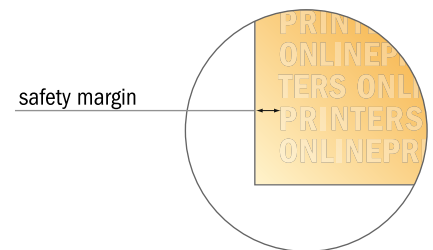

Envelopes

A4-Square • without window

- **Data format:**
22.00 x 22.00 cm
- **Trimmed size:**
22.00 x 22.00 cm
- **Printable area:**
22.00 x 21.00 cm
- **Safety margin**
Maintaining 4 mm space between the text/information and the edge of the trimmed format prevents undesirable cuts.

Please note:

- Allow for trim allowance and safety margin according to instructions.
- Arrange background graphics, images or graphics up to the edge of the data format.
- Tolerances may occur during production due to cutting, punching and folding processes.
- This sketch is not drawn to scale.
- Printing data: Instructions and templates can be found under the menu item "Printing data" at www.onlineprinters.com.

Envelopes

A4-Square • without window

- Data format:
22.00 x 22.00 cm
- Trimmed size:
22.00 x 22.00 cm
- Printable area:
22.00 x 21.00 cm
- **Safety margin**
Maintaining 4 mm space between the text/information and the edge of the trimmed format prevents undesirable cuts.