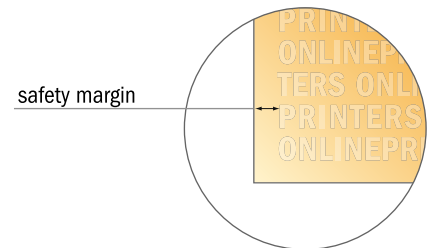

Please note:

- Allow for trim allowance and safety margin according to instructions.
- Arrange background graphics, images or graphics up to the edge of the data format.
- Tolerances may occur during production due to cutting, punching and folding processes.
- This sketch is not drawn to scale.
- Printing data: Instructions and templates can be found under the menu item "Printing data" at www.onlineprinters.com.

Envelopes

A4-Square • without window

- Data format:
22.00 x 22.00 cm
- Trimmed size:
22.00 x 22.00 cm
- Printable area:
22.00 x 21.00 cm
- **Safety margin**
Maintaining 4 mm space between the text/information and the edge of the trimmed format prevents undesirable cuts.