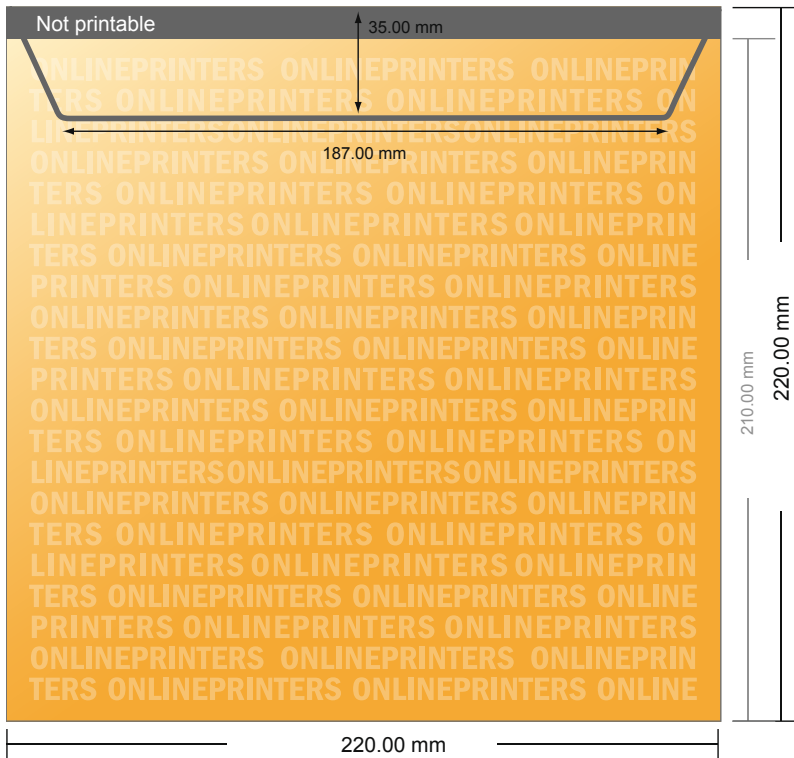

Envelopes

A4-Square • without window

- **Data format:**
22.00 x 22.00 cm
- **Trimmed size:**
22.00 x 22.00 cm
- **Printable area:**
22.00 x 21.00 cm
- **Safety margin**
Maintaining 4 mm space between the text/information and the edge of the trimmed format prevents undesirable cuts.

Please note:

- Allow for trim allowance and safety margin according to instructions.
- Arrange background graphics, images or graphics up to the edge of the data format.
- Tolerances may occur during production due to cutting, punching and folding processes.
- This sketch is not drawn to scale.
- Printing data: Instructions and templates can be found under the menu item "Printing data" at www.onlineprinters.com.

Envelopes

A4-Square • without window

- Data format:
22.00 x 22.00 cm
- Trimmed size:
22.00 x 22.00 cm
- Printable area:
22.00 x 21.00 cm
- **Safety margin**
Maintaining 4 mm space between the text/information and the edge of the trimmed format prevents undesirable cuts.