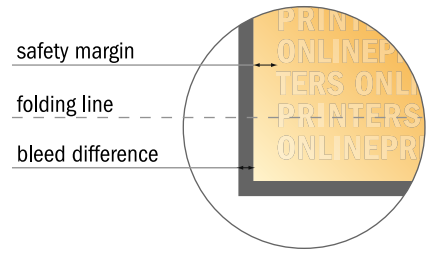

## Folded menus

A5 • Letter fold • 6 pages

- Data format (incl. 2.00 mm bleed): 44.50 x 21.40 cm
- Trimmed size (open): 44.10 x 21.00 cm
- Trimmed size (closed): 14.80 x 21.00 cm

- **Safety margin**  
Maintaining 4 mm space between the text/information and the edge of the trimmed format prevents undesirable cuts.

### Please note:

- Allow for trim allowance and safety margin according to instructions.
- Arrange background graphics, images or graphics up to the edge of the data format.
- Tolerances may occur during production due to cutting, punching and folding processes.
- This sketch is not drawn to scale.
- Printing data: Instructions and templates can be found under the menu item "Printing data" at [www.onlineprinters.com](http://www.onlineprinters.com).

## Folded menus

A5 • Letter fold • 6 pages

- Data format (incl. 2.00 mm bleed): 44.50 x 21.40 cm
- Trimmed size (open): 44.10 x 21.00 cm
- Trimmed size (closed): 14.80 x 21.00 cm

▪ **Safety margin**  
 Maintaining 4 mm space between the text/information and the edge of the trimmed format prevents undesirable cuts.

**Please note:**

- Allow for trim allowance and safety margin according to instructions.
- Arrange background graphics, images or graphics up to the edge of the data format.
- Tolerances may occur during production due to cutting, punching and folding processes.
- This sketch is not drawn to scale.
- Printing data: Instructions and templates can be found under the menu item "Printing data" at [www.onlineprinters.com](http://www.onlineprinters.com).