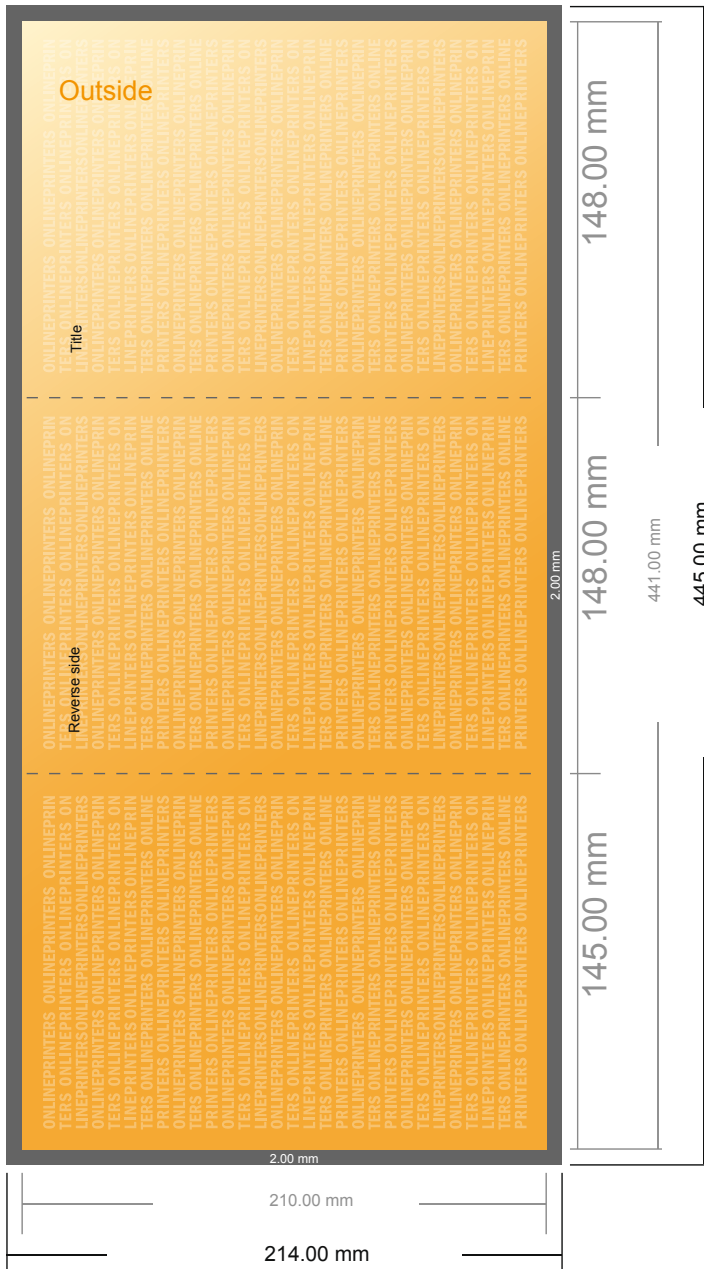

## Folded menus

A5 • Letter fold • 6 pages

- Data format (incl. 2.00 mm bleed): 44.50 x 21.40 cm
- Trimmed size (open): 44.10 x 21.00 cm
- Trimmed size (closed): 14.80 x 21.00 cm

- **Safety margin**  
Maintaining 4 mm space between the text/information and the edge of the trimmed format prevents undesirable cuts.

### Please note:

- Allow for trim allowance and safety margin according to instructions.
- Arrange background graphics, images or graphics up to the edge of the data format.
- Tolerances may occur during production due to cutting, punching and folding processes.
- This sketch is not drawn to scale.
- Printing data: Instructions and templates can be found under the menu item "Printing data" at [www.onlineprinters.com](http://www.onlineprinters.com).

## Folded menus

A5 • Letter fold • 6 pages

- Data format (incl. 2.00 mm bleed): 44.50 x 21.40 cm
- Trimmed size (open): 44.10 x 21.00 cm
- Trimmed size (closed): 14.80 x 21.00 cm

▪ **Safety margin**  
 Maintaining 4 mm space between the text/information and the edge of the trimmed format prevents undesirable cuts.

**Please note:**

- Allow for trim allowance and safety margin according to instructions.
- Arrange background graphics, images or graphics up to the edge of the data format.
- Tolerances may occur during production due to cutting, punching and folding processes.
- This sketch is not drawn to scale.
- Printing data: Instructions and templates can be found under the menu item "Printing data" at [www.onlineprinters.com](http://www.onlineprinters.com).