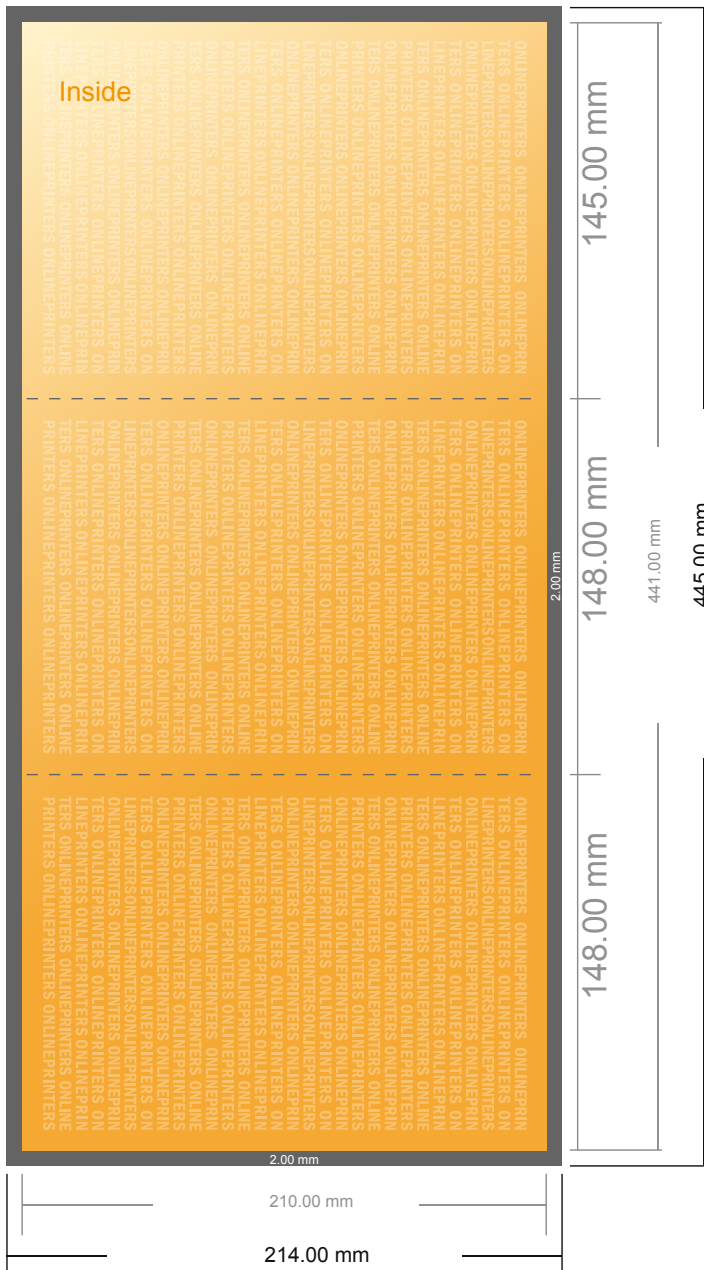

## Folded menus

A5 • Letter fold • 6 pages

- Data format (incl. 2.00 mm bleed): 44.50 x 21.40 cm
- Trimmed size (open): 44.10 x 21.00 cm
- Trimmed size (closed): 14.80 x 21.00 cm

- **Safety margin**  
Maintaining 4 mm space between the text/information and the edge of the trimmed format prevents undesirable cuts.

### Please note:

- Allow for trim allowance and safety margin according to instructions.
- Arrange background graphics, images or graphics up to the edge of the data format.
- Tolerances may occur during production due to cutting, punching and folding processes.
- This sketch is not drawn to scale.
- Printing data: Instructions and templates can be found under the menu item "Printing data" at [www.onlineprinters.com](http://www.onlineprinters.com).

## Folded menus

A5 • Letter fold • 6 pages

- Data format (incl. 2.00 mm bleed): 44.50 x 21.40 cm
- Trimmed size (open): 44.10 x 21.00 cm
- Trimmed size (closed): 14.80 x 21.00 cm

▪ **Safety margin**  
 Maintaining 4 mm space between the text/information and the edge of the trimmed format prevents undesirable cuts.

**Please note:**

- Allow for trim allowance and safety margin according to instructions.
- Arrange background graphics, images or graphics up to the edge of the data format.
- Tolerances may occur during production due to cutting, punching and folding processes.
- This sketch is not drawn to scale.
- Printing data: Instructions and templates can be found under the menu item "Printing data" at [www.onlineprinters.com](http://www.onlineprinters.com).