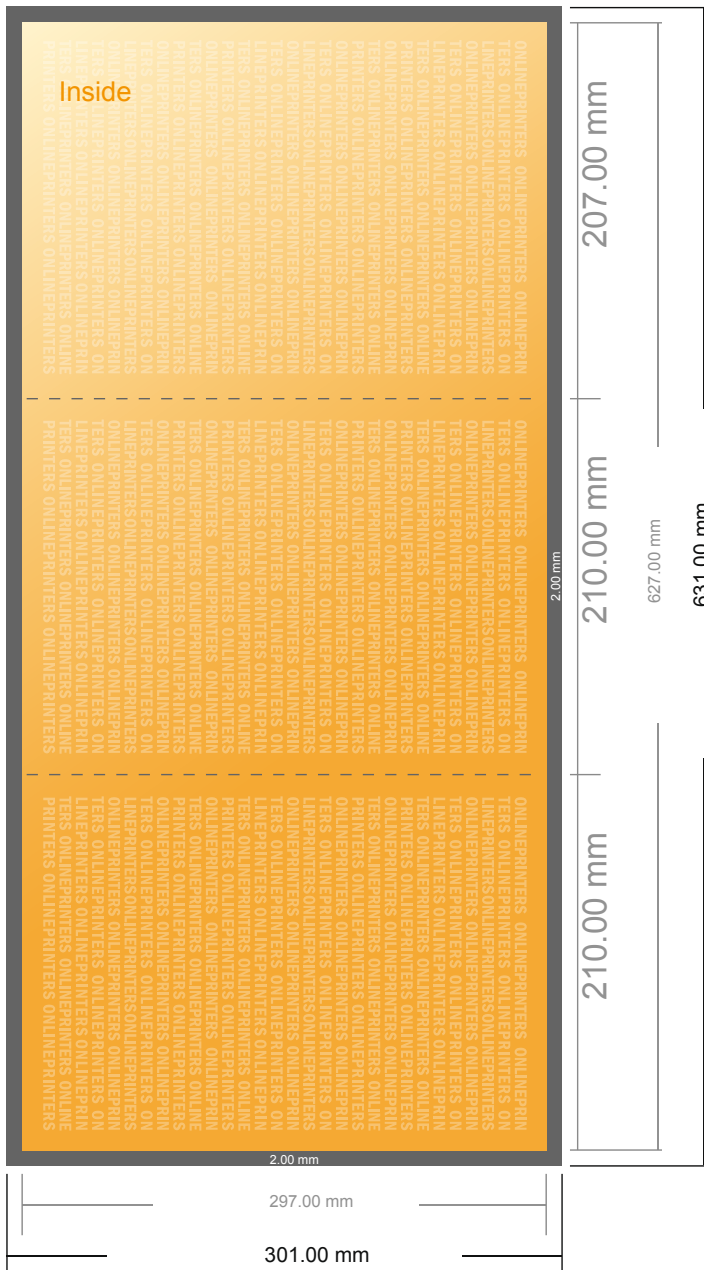

Folded menus

A4 • Letter fold • 6 pages

- Data format (incl. 2.00 mm bleed): 63.10 x 30.10 cm
- Trimmed size (open): 62.70 x 29.70 cm
- Trimmed size (closed): 21.00 x 29.70 cm

- **Safety margin**
Maintaining 4 mm space between the text/information and the edge of the trimmed format prevents undesirable cuts.

Please note:

- Allow for trim allowance and safety margin according to instructions.
- Arrange background graphics, images or graphics up to the edge of the data format.
- Tolerances may occur during production due to cutting, punching and folding processes.
- This sketch is not drawn to scale.
- Printing data: Instructions and templates can be found under the menu item "Printing data" at www.onlineprinters.com.