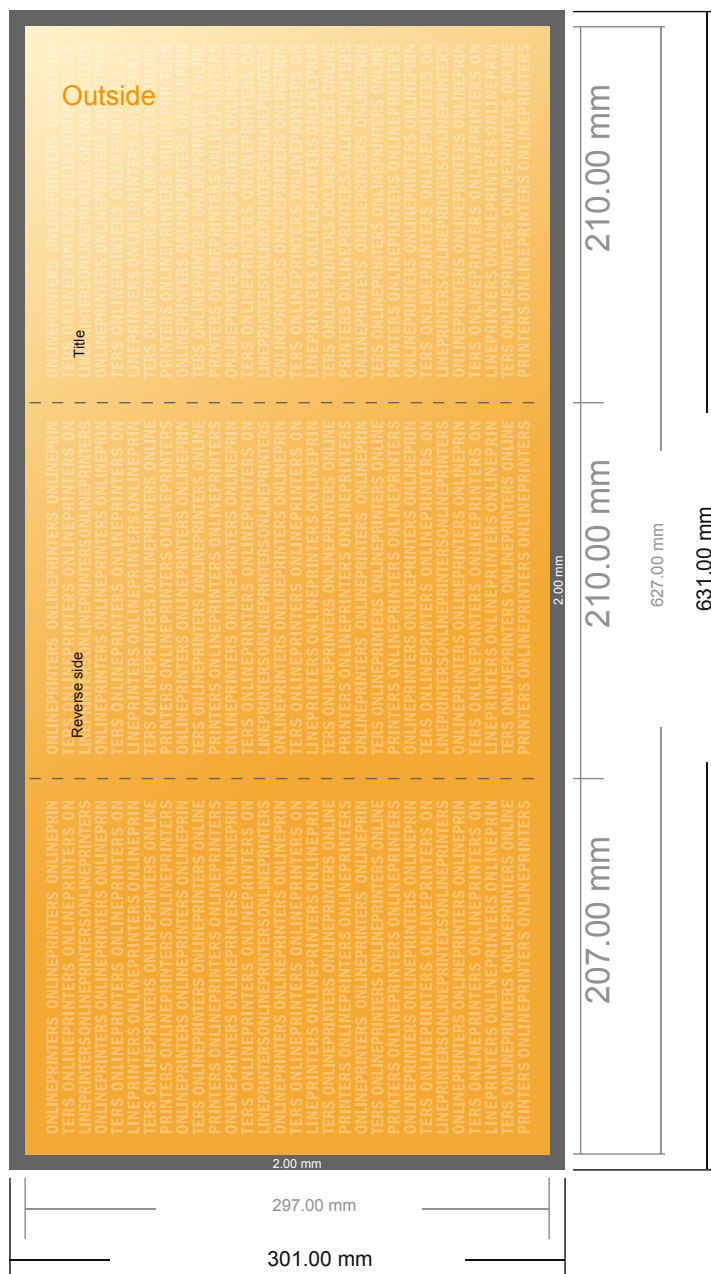

Folded menus

A4 • Letter fold • 6 pages

- Data format (incl. 2.00 mm bleed): 63.10 x 30.10 cm
- Trimmed size (open): 62.70 x 29.70 cm
- Trimmed size (closed): 21.00 x 29.70 cm

- **Safety margin**
Maintaining 4 mm space between the text/information and the edge of the trimmed format prevents undesirable cuts.

Please note:

- Allow for trim allowance and safety margin according to instructions.
- Arrange background graphics, images or graphics up to the edge of the data format.
- Tolerances may occur during production due to cutting, punching and folding processes.
- This sketch is not drawn to scale.
- Printing data: Instructions and templates can be found under the menu item "Printing data" at www.onlineprinters.com.