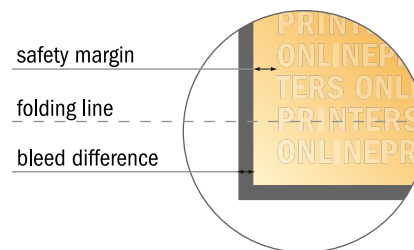

Folded menus

A4 • Letter fold • 6 pages

- Data format (incl. 2.00 mm bleed): 63.10 x 30.10 cm
- Trimmed size (open): 62.70 x 29.70 cm
- Trimmed size (closed): 21.00 x 29.70 cm

- **Safety margin**
Maintaining 4 mm space between the text/information and the edge of the trimmed format prevents undesirable cuts.

Please note:

- Allow for trim allowance and safety margin according to instructions.
- Arrange background graphics, images or graphics up to the edge of the data format.
- Tolerances may occur during production due to cutting, punching and folding processes.
- This sketch is not drawn to scale.
- Printing data: Instructions and templates can be found under the menu item "Printing data" at www.onlineprinters.com.