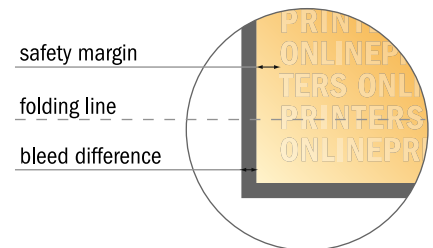

Folded menus

A6 • Single fold • 4 pages

- Data format (incl. 2.00 mm bleed): 21.40 x 15.20 cm
- Trimmed size (open): 21.00 x 14.80 cm
- Trimmed size (closed): 10.50 x 14.80 cm

- **Safety margin**
Maintaining 4 mm space between the text/information and the edge of the trimmed format prevents undesirable cuts.

Please note:

- Allow for trim allowance and safety margin according to instructions.
- Arrange background graphics, images or graphics up to the edge of the data format.
- Tolerances may occur during production due to cutting, punching and folding processes.
- This sketch is not drawn to scale.
- Printing data: Instructions and templates can be found under the menu item "Printing data" at www.onlineprinters.com.