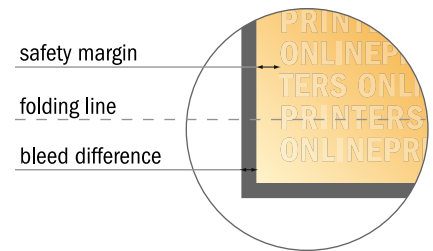

Folded menus

A6 • Letter fold • 6 pages

- Data format (incl. 2.00 mm bleed): 31.60 x 15.20 cm
- Trimmed size (open): 31.20 x 14.80 cm
- Trimmed size (closed): 10.50 x 14.80 cm

- **Safety margin**
Maintaining 4 mm space between the text/information and the edge of the trimmed format prevents undesirable cuts.

Please note:

- Allow for trim allowance and safety margin according to instructions.
- Arrange background graphics, images or graphics up to the edge of the data format.
- Tolerances may occur during production due to cutting, punching and folding processes.
- This sketch is not drawn to scale.
- Printing data: Instructions and templates can be found under the menu item "Printing data" at www.onlineprinters.com.