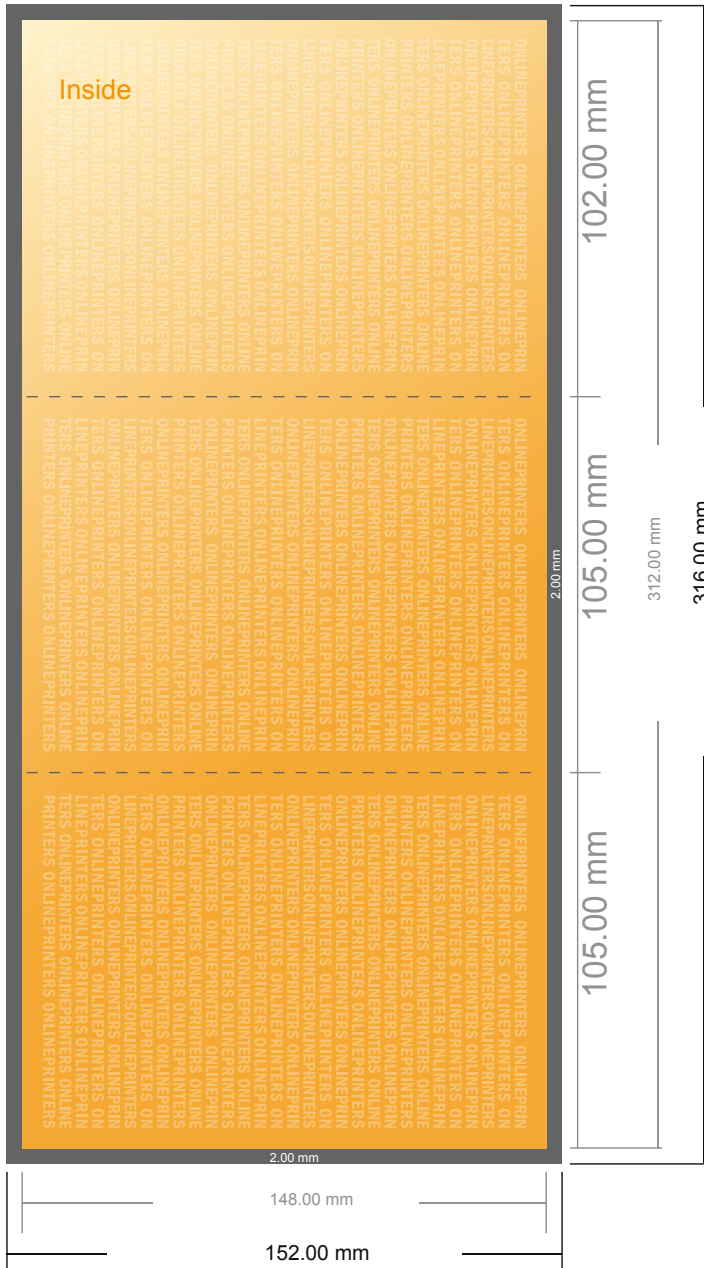

Folded menus

A6 • Letter fold • 6 pages

- Data format (incl. 2.00 mm bleed): 31.60 x 15.20 cm
- Trimmed size (open): 31.20 x 14.80 cm
- Trimmed size (closed): 10.50 x 14.80 cm

- **Safety margin**
Maintaining 4 mm space between the text/information and the edge of the trimmed format prevents undesirable cuts.

Please note:

- Allow for trim allowance and safety margin according to instructions.
- Arrange background graphics, images or graphics up to the edge of the data format.
- Tolerances may occur during production due to cutting, punching and folding processes.
- This sketch is not drawn to scale.
- Printing data: Instructions and templates can be found under the menu item "Printing data" at www.onlineprinters.com.