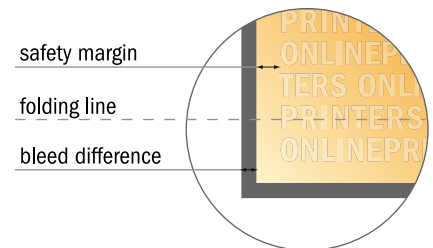

Folded menus

A6 • Letter fold • 6 pages

- Data format (incl. 2.00 mm bleed): 31.60 x 15.20 cm
- Trimmed size (open): 31.20 x 14.80 cm
- Trimmed size (closed): 10.50 x 14.80 cm

- **Safety margin**
Maintaining 4 mm space between the text/information and the edge of the trimmed format prevents undesirable cuts.

Please note:

- Allow for trim allowance and safety margin according to instructions.
- Arrange background graphics, images or graphics up to the edge of the data format.
- Tolerances may occur during production due to cutting, punching and folding processes.
- This sketch is not drawn to scale.
- Printing data: Instructions and templates can be found under the menu item "Printing data" at www.onlineprinters.com.