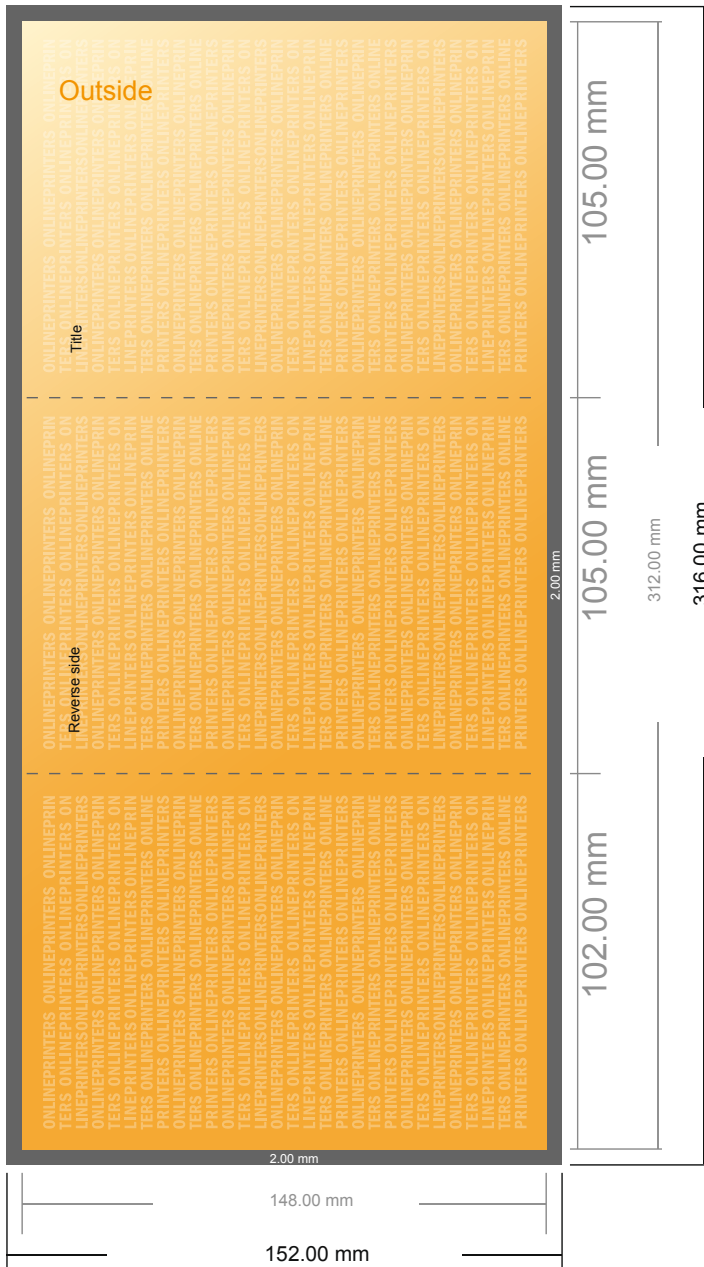

Folded menus

A6 • Letter fold • 6 pages

- Data format (incl. 2.00 mm bleed): 31.60 x 15.20 cm
- Trimmed size (open): 31.20 x 14.80 cm
- Trimmed size (closed): 10.50 x 14.80 cm

- **Safety margin**
Maintaining 4 mm space between the text/information and the edge of the trimmed format prevents undesirable cuts.

Please note:

- Allow for trim allowance and safety margin according to instructions.
- Arrange background graphics, images or graphics up to the edge of the data format.
- Tolerances may occur during production due to cutting, punching and folding processes.
- This sketch is not drawn to scale.
- Printing data: Instructions and templates can be found under the menu item "Printing data" at www.onlineprinters.com.