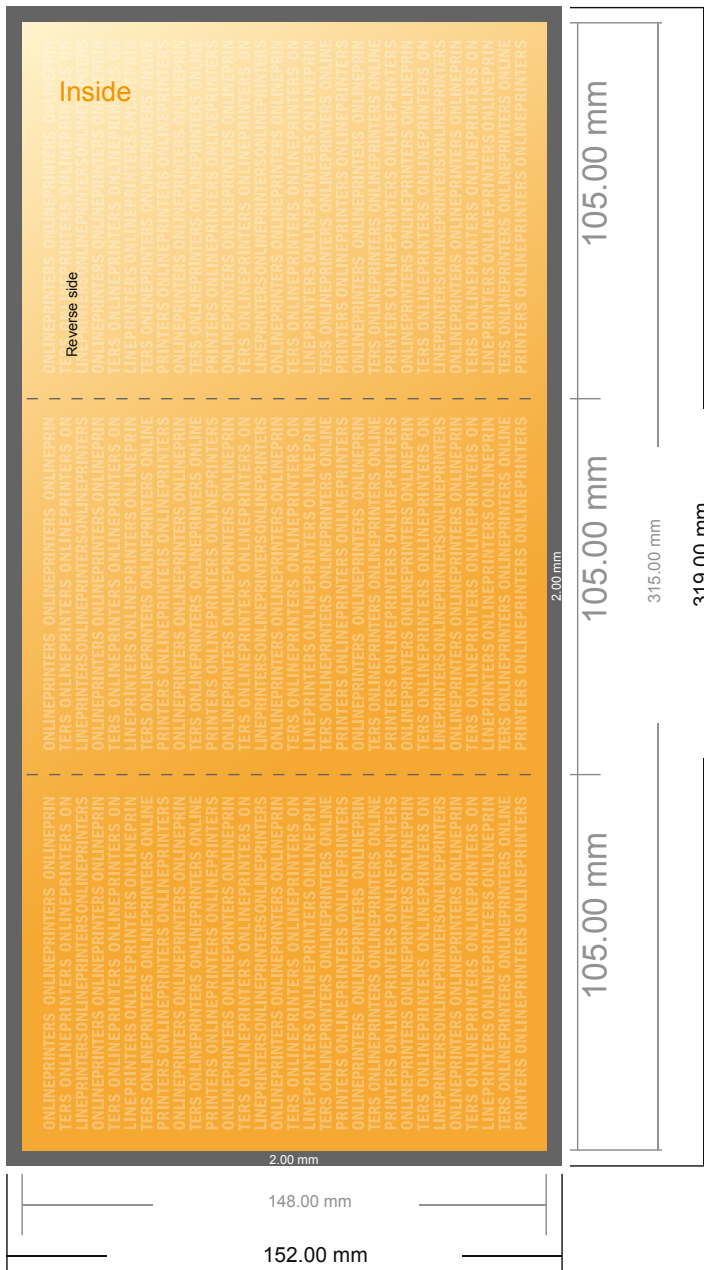

Folded menus

A6 • Accordion fold • 6 pages

- Data format (incl. 2.00 mm bleed): 31.90 x 15.20 cm
- Trimmed size (open): 31.50 x 14.80 cm
- Trimmed size (closed): 10.50 x 14.80 cm

- **Safety margin**
Maintaining 4 mm space between the text/information and the edge of the trimmed format prevents undesirable cuts.

Please note:

- Allow for trim allowance and safety margin according to instructions.
- Arrange background graphics, images or graphics up to the edge of the data format.
- Tolerances may occur during production due to cutting, punching and folding processes.
- This sketch is not drawn to scale.
- Printing data: Instructions and templates can be found under the menu item "Printing data" at www.onlineprinters.com.