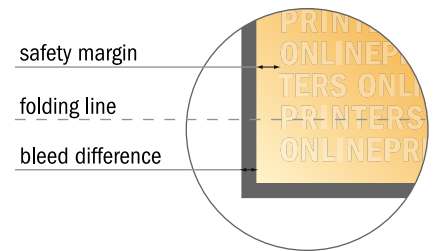

Folded menus

A6 • Accordion fold • 6 pages

- Data format (incl. 2.00 mm bleed): 31.90 x 15.20 cm
- Trimmed size (open): 31.50 x 14.80 cm
- Trimmed size (closed): 10.50 x 14.80 cm

- **Safety margin**
Maintaining 4 mm space between the text/information and the edge of the trimmed format prevents undesirable cuts.

Please note:

- Allow for trim allowance and safety margin according to instructions.
- Arrange background graphics, images or graphics up to the edge of the data format.
- Tolerances may occur during production due to cutting, punching and folding processes.
- This sketch is not drawn to scale.
- Printing data: Instructions and templates can be found under the menu item "Printing data" at www.onlineprinters.com.