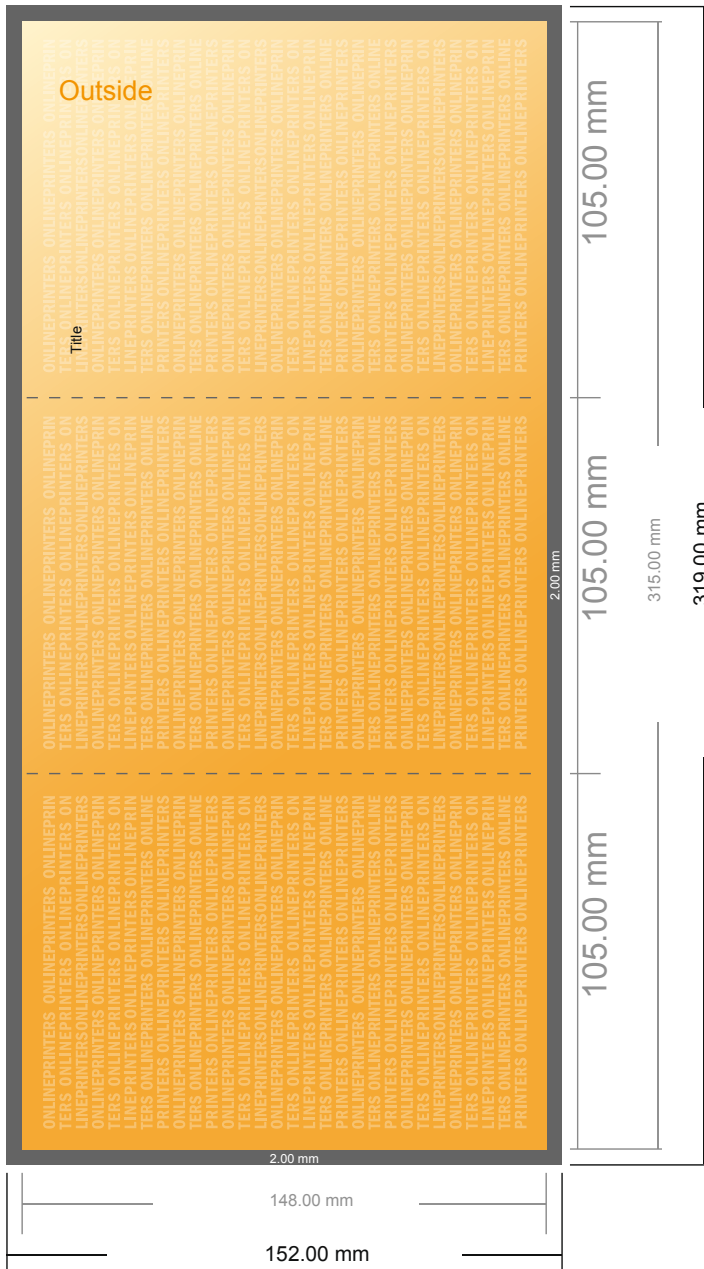

Folded menus

A6 • Accordion fold • 6 pages

- Data format (incl. 2.00 mm bleed): 31.90 x 15.20 cm
- Trimmed size (open): 31.50 x 14.80 cm
- Trimmed size (closed): 10.50 x 14.80 cm

- **Safety margin**
Maintaining 4 mm space between the text/information and the edge of the trimmed format prevents undesirable cuts.

Please note:

- Allow for trim allowance and safety margin according to instructions.
- Arrange background graphics, images or graphics up to the edge of the data format.
- Tolerances may occur during production due to cutting, punching and folding processes.
- This sketch is not drawn to scale.
- Printing data: Instructions and templates can be found under the menu item "Printing data" at www.onlineprinters.com.